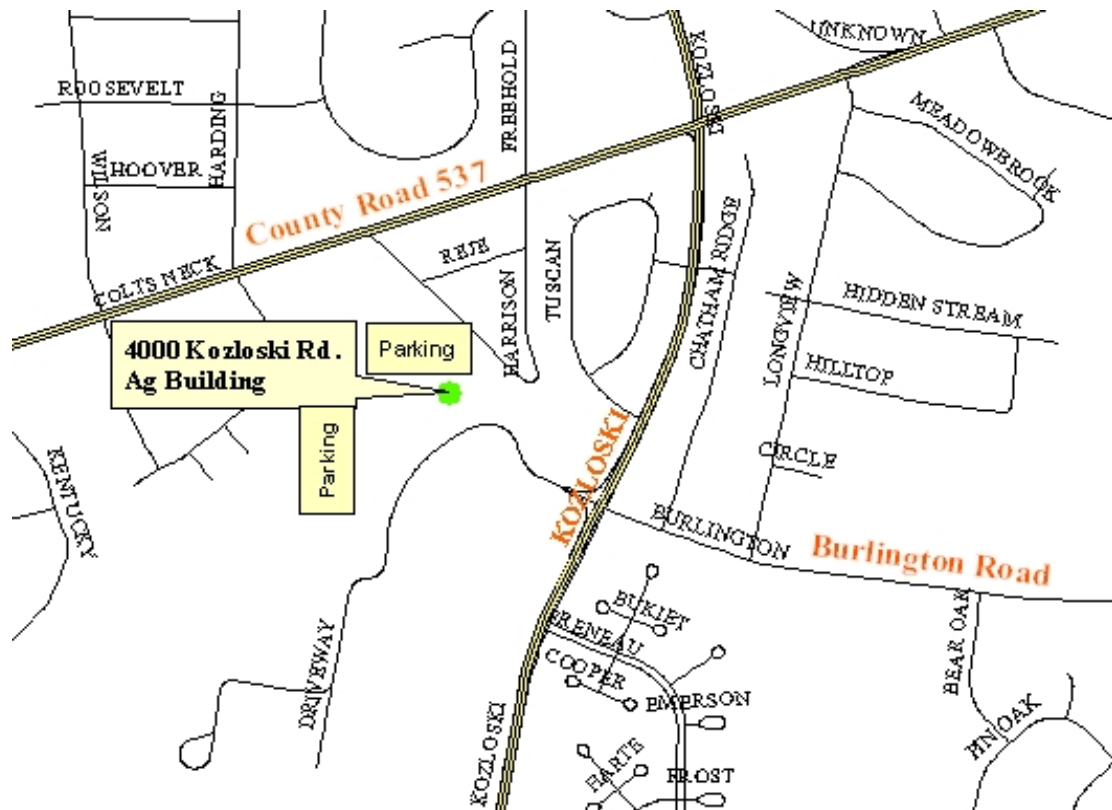

Ag Building
4000 Kozloski Rd.
Freehold, NJ 07728
(732) 431-7260

The Ag Building is located on 4000 Kozloski Road, located between Rt. 537 and Rt. 33. There are direction signs on Kozloski Rd. to the Ag Building, Police Academy, Human Services. Traveling north on Kozloski, turn left at traffic signal on Burlington Road. Traveling south on Kozloski, turn right at signal. The building is at the end of entrance road, red brick building with white front and blue trim. Parking is available in the front or in back of the building. If lot immediately in front of building is full, park in the lot to the right of building as you are driving in.