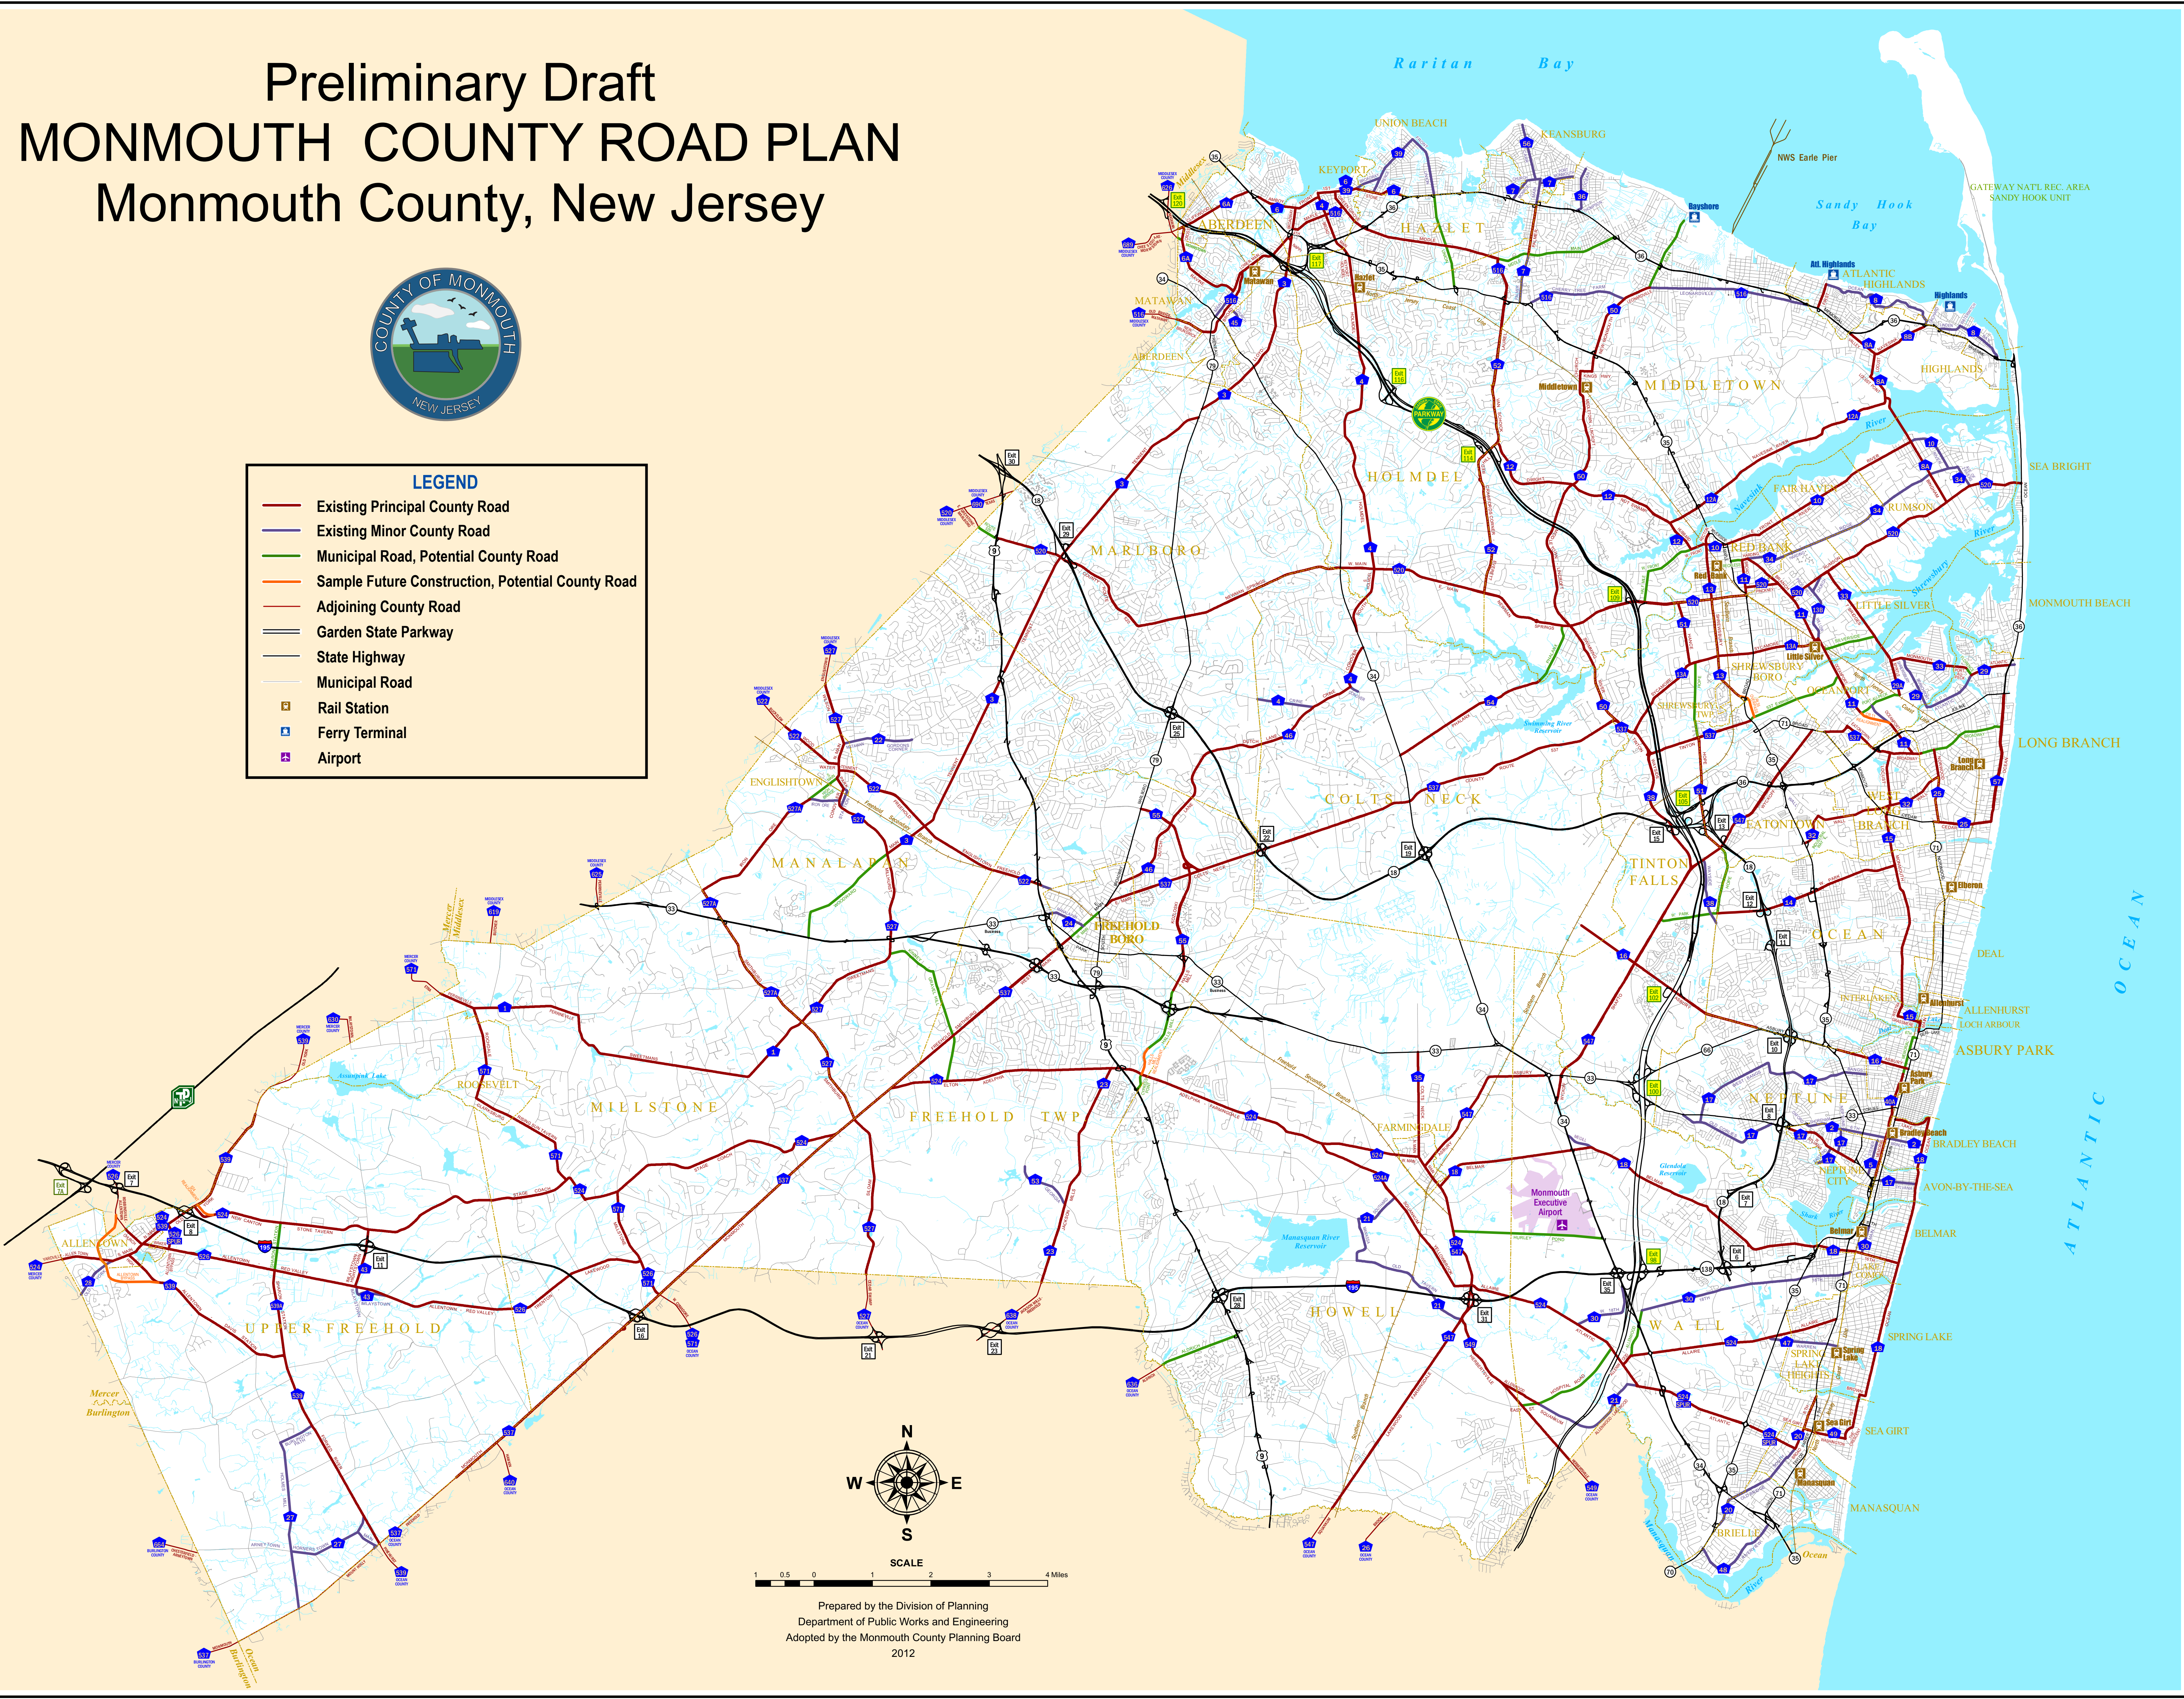

Preliminary Draft MONMOUTH COUNTY ROAD PLAN Monmouth County, New Jersey

LEGEND

- Existing Principal County Road
- Existing Minor County Road
- Municipal Road, Potential County Road
- Sample Future Construction, Potential County Road
- Adjoining County Road
- Garden State Parkway
- State Highway
- Municipal Road
- Rail Station
- Ferry Terminal
- Airport

Prepared by the Division of Planning
Department of Public Works and Engineering
Adopted by the Monmouth County Planning Board
2012