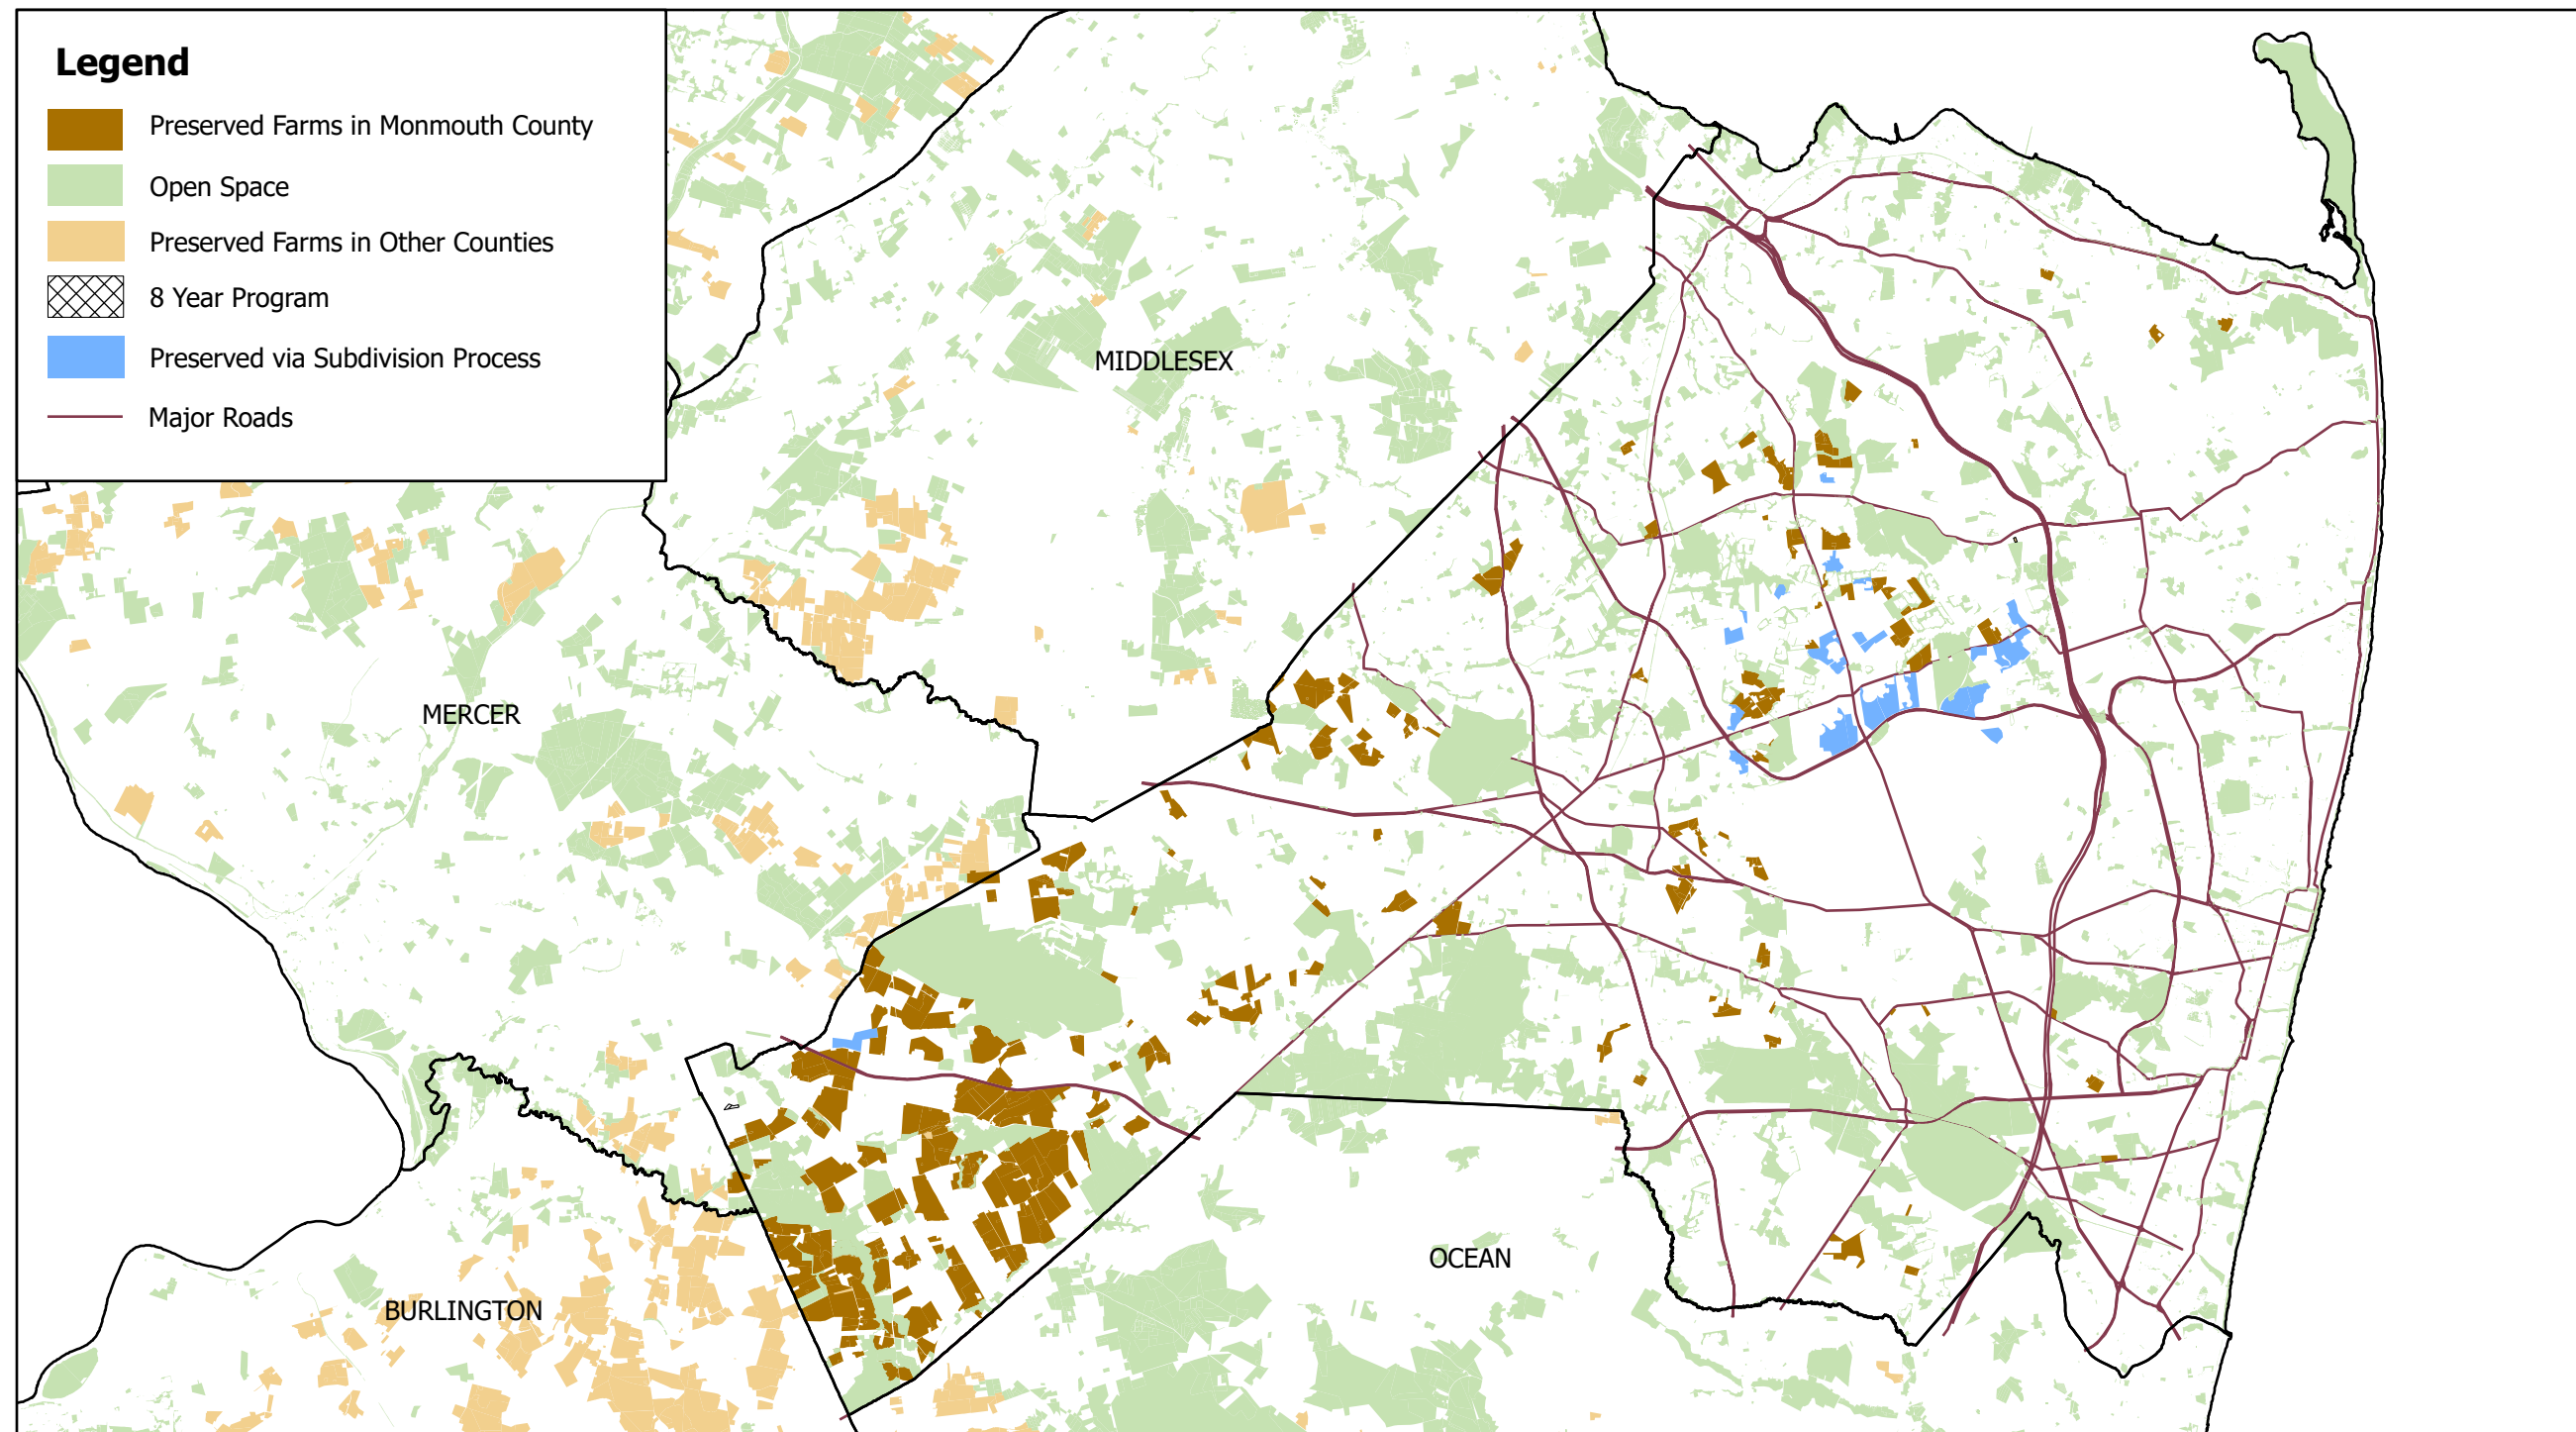

# Monmouth County Preserved Farms Map

Monmouth County Agriculture Development Board

One East Main Street, Freehold, NJ 07728 732-431-7460

This map was updated through July 6, 2023 and is for information purposes only.

Basemap layers courtesy of Monmouth County Division of Planning.  
Preserved farmland in other counties layer provided by SADC.