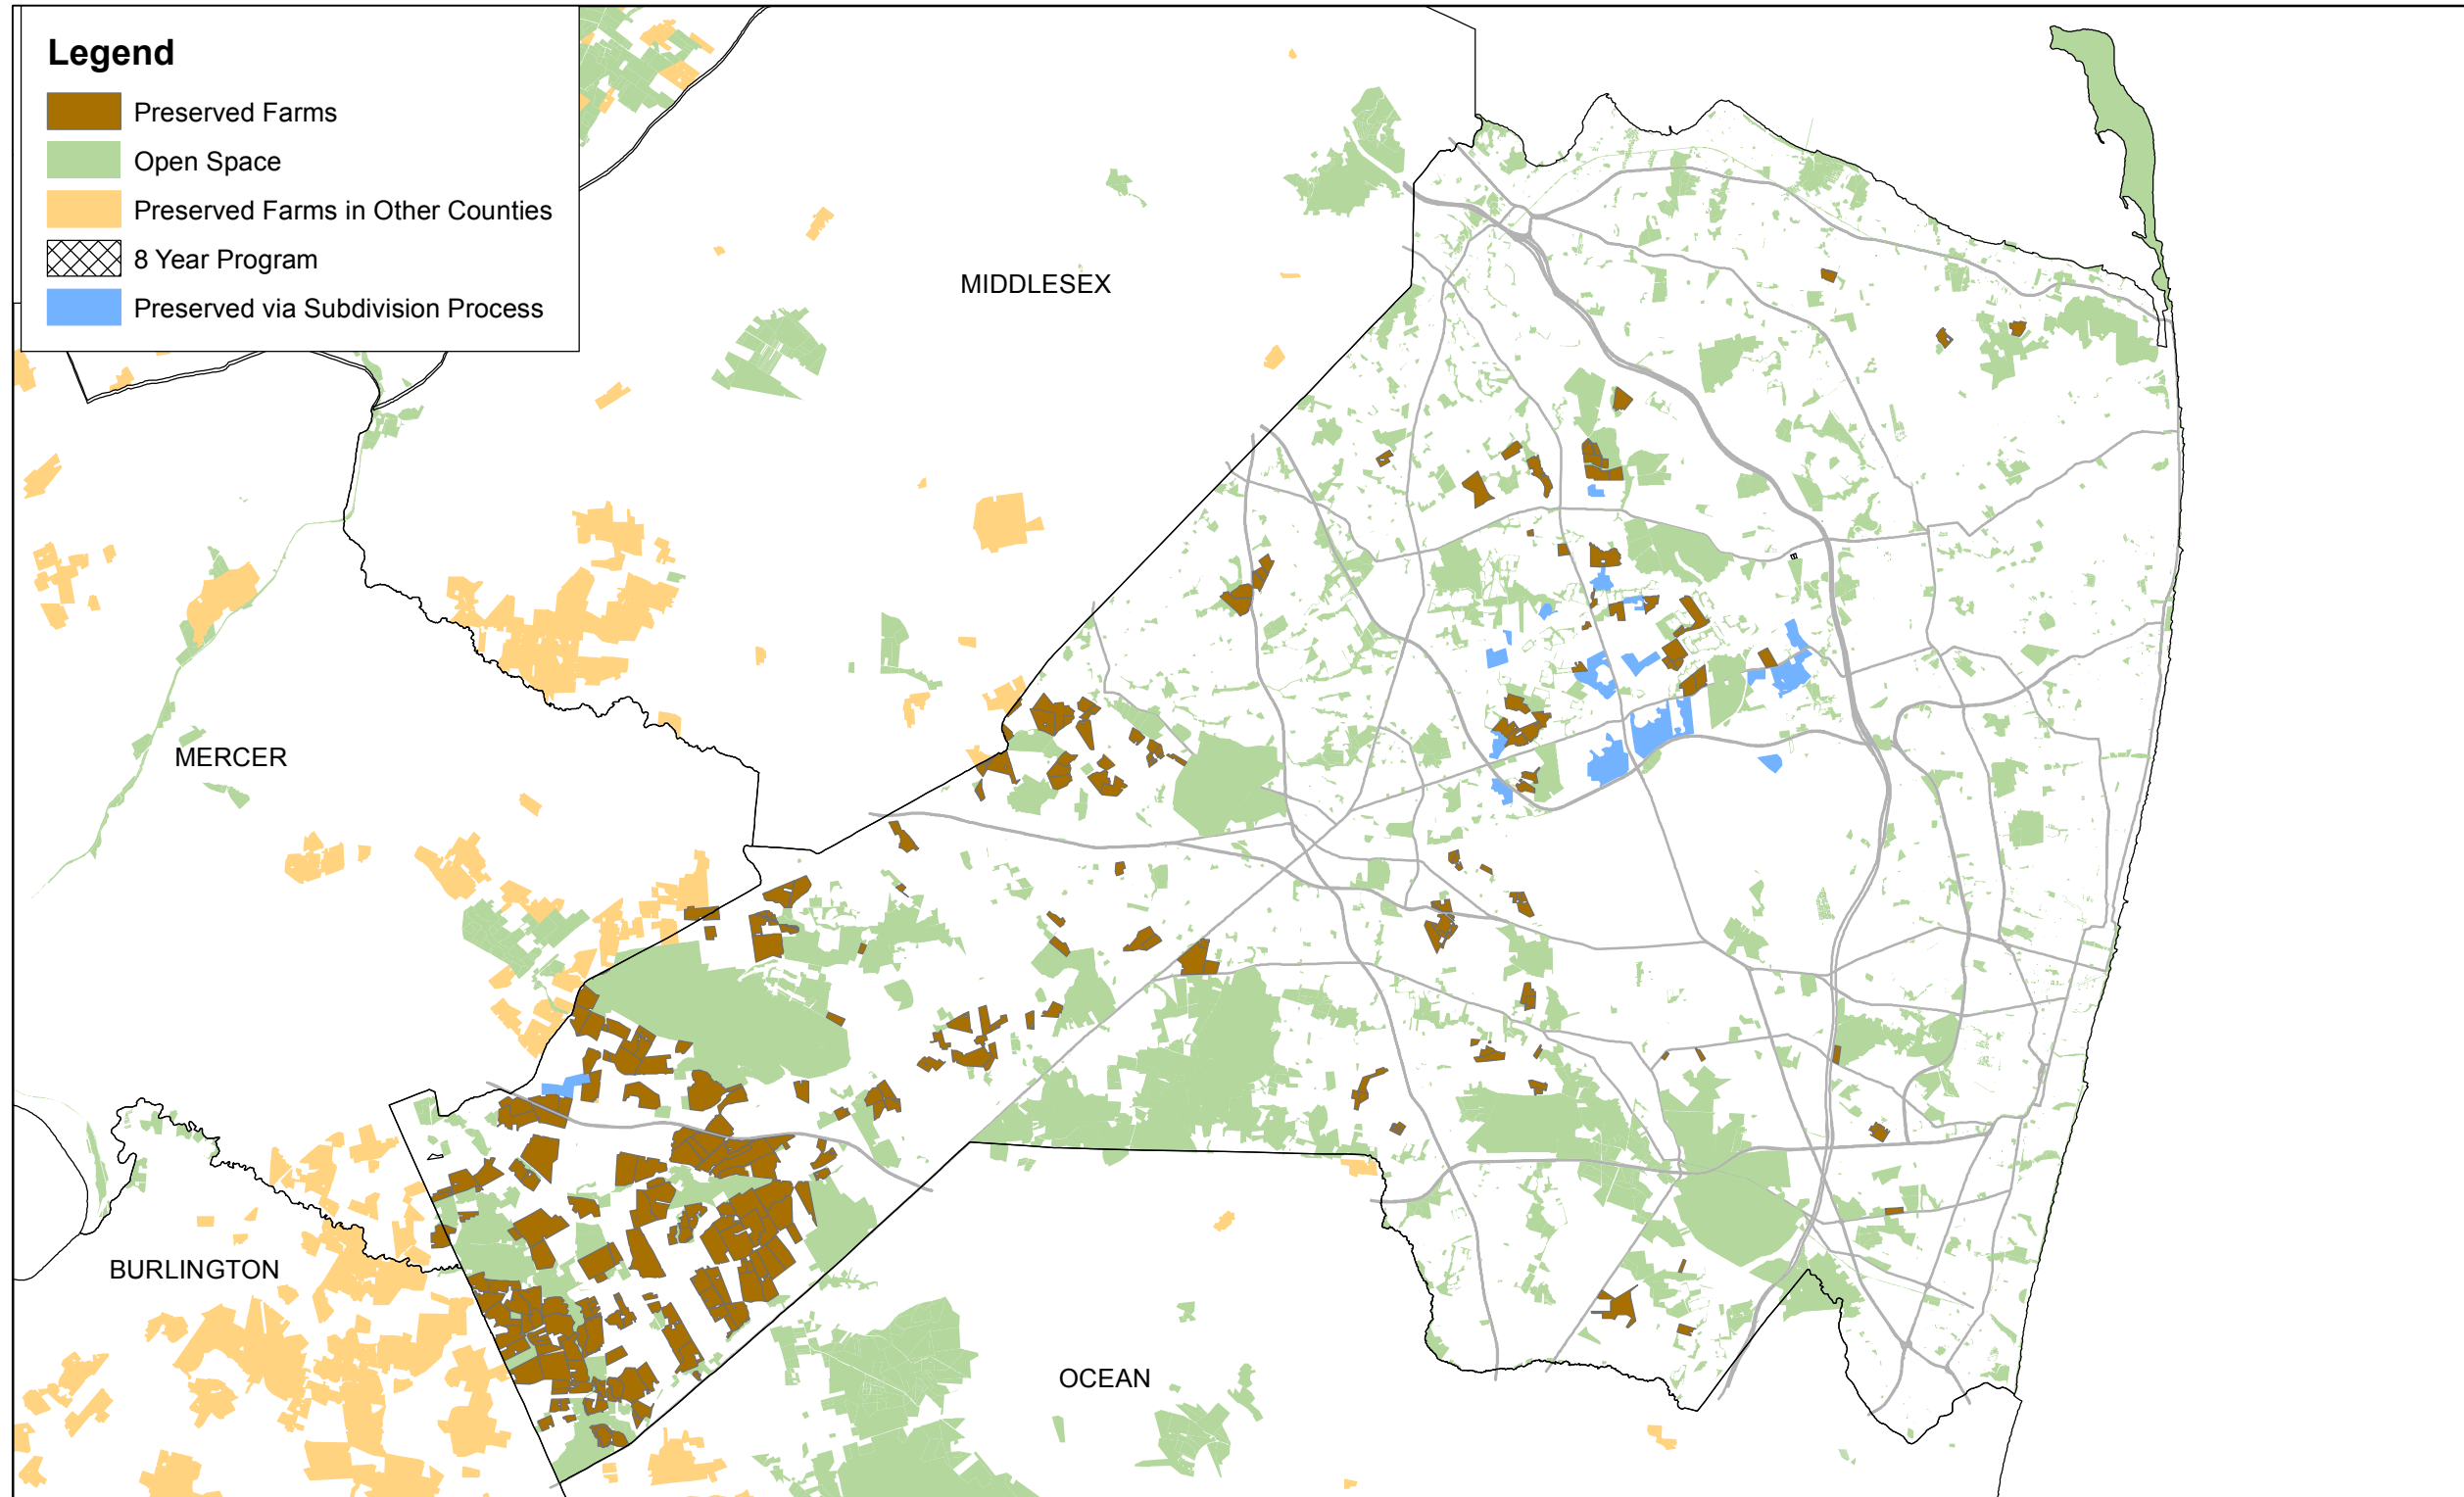

# Monmouth County Preserved Farms Map

Monmouth County Agriculture Development Board  
One East Main Street, Freehold, NJ 07728 732-431-7460

This map was updated through March 31, 2018 and is for information purposes only.

Basemap layers courtesy of Monmouth County Division of Planning.  
Preserved farmland in other counties layer provided by SADC.

0 1.5 3 6 Miles