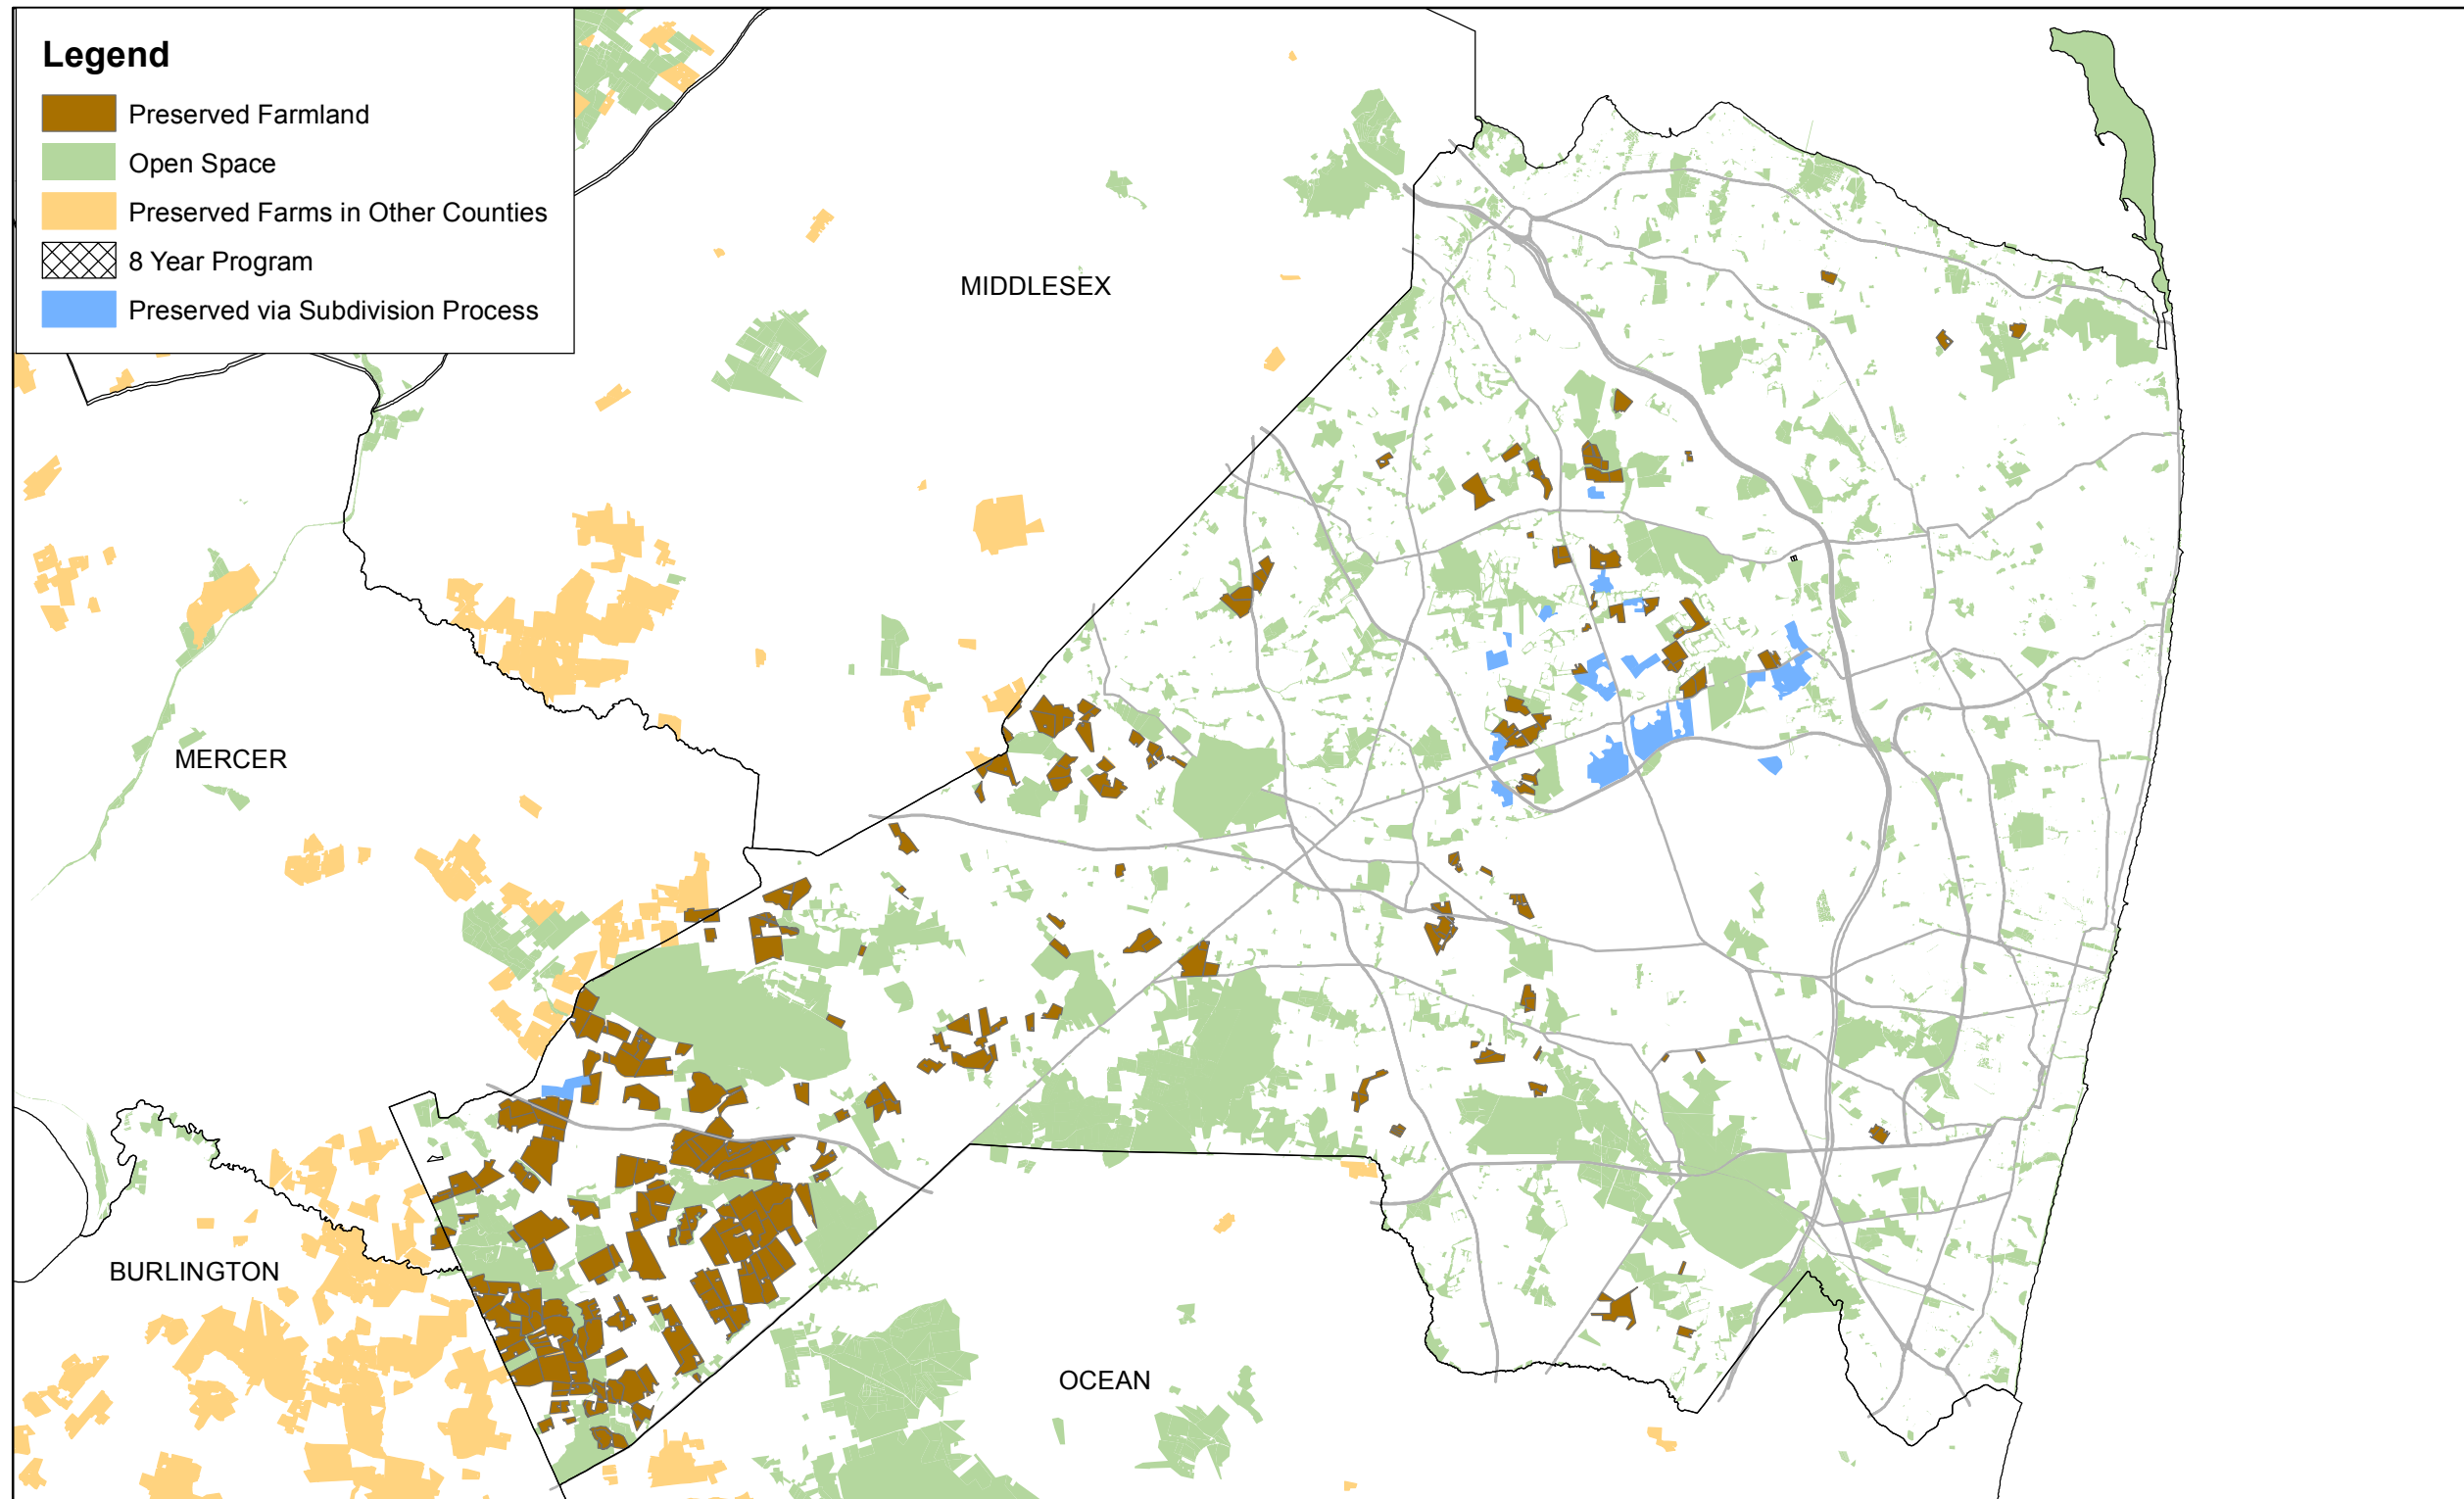

Monmouth County Preserved Farms Map

Monmouth County Agriculture Development Board
One East Main Street, Freehold, NJ 07728 732-431-7460

This map was updated through March 31, 2018 and is for information purposes only.

Basemap layers courtesy of Monmouth County Division of Planning.
Preserved farmland in other counties layer provided by SADC.