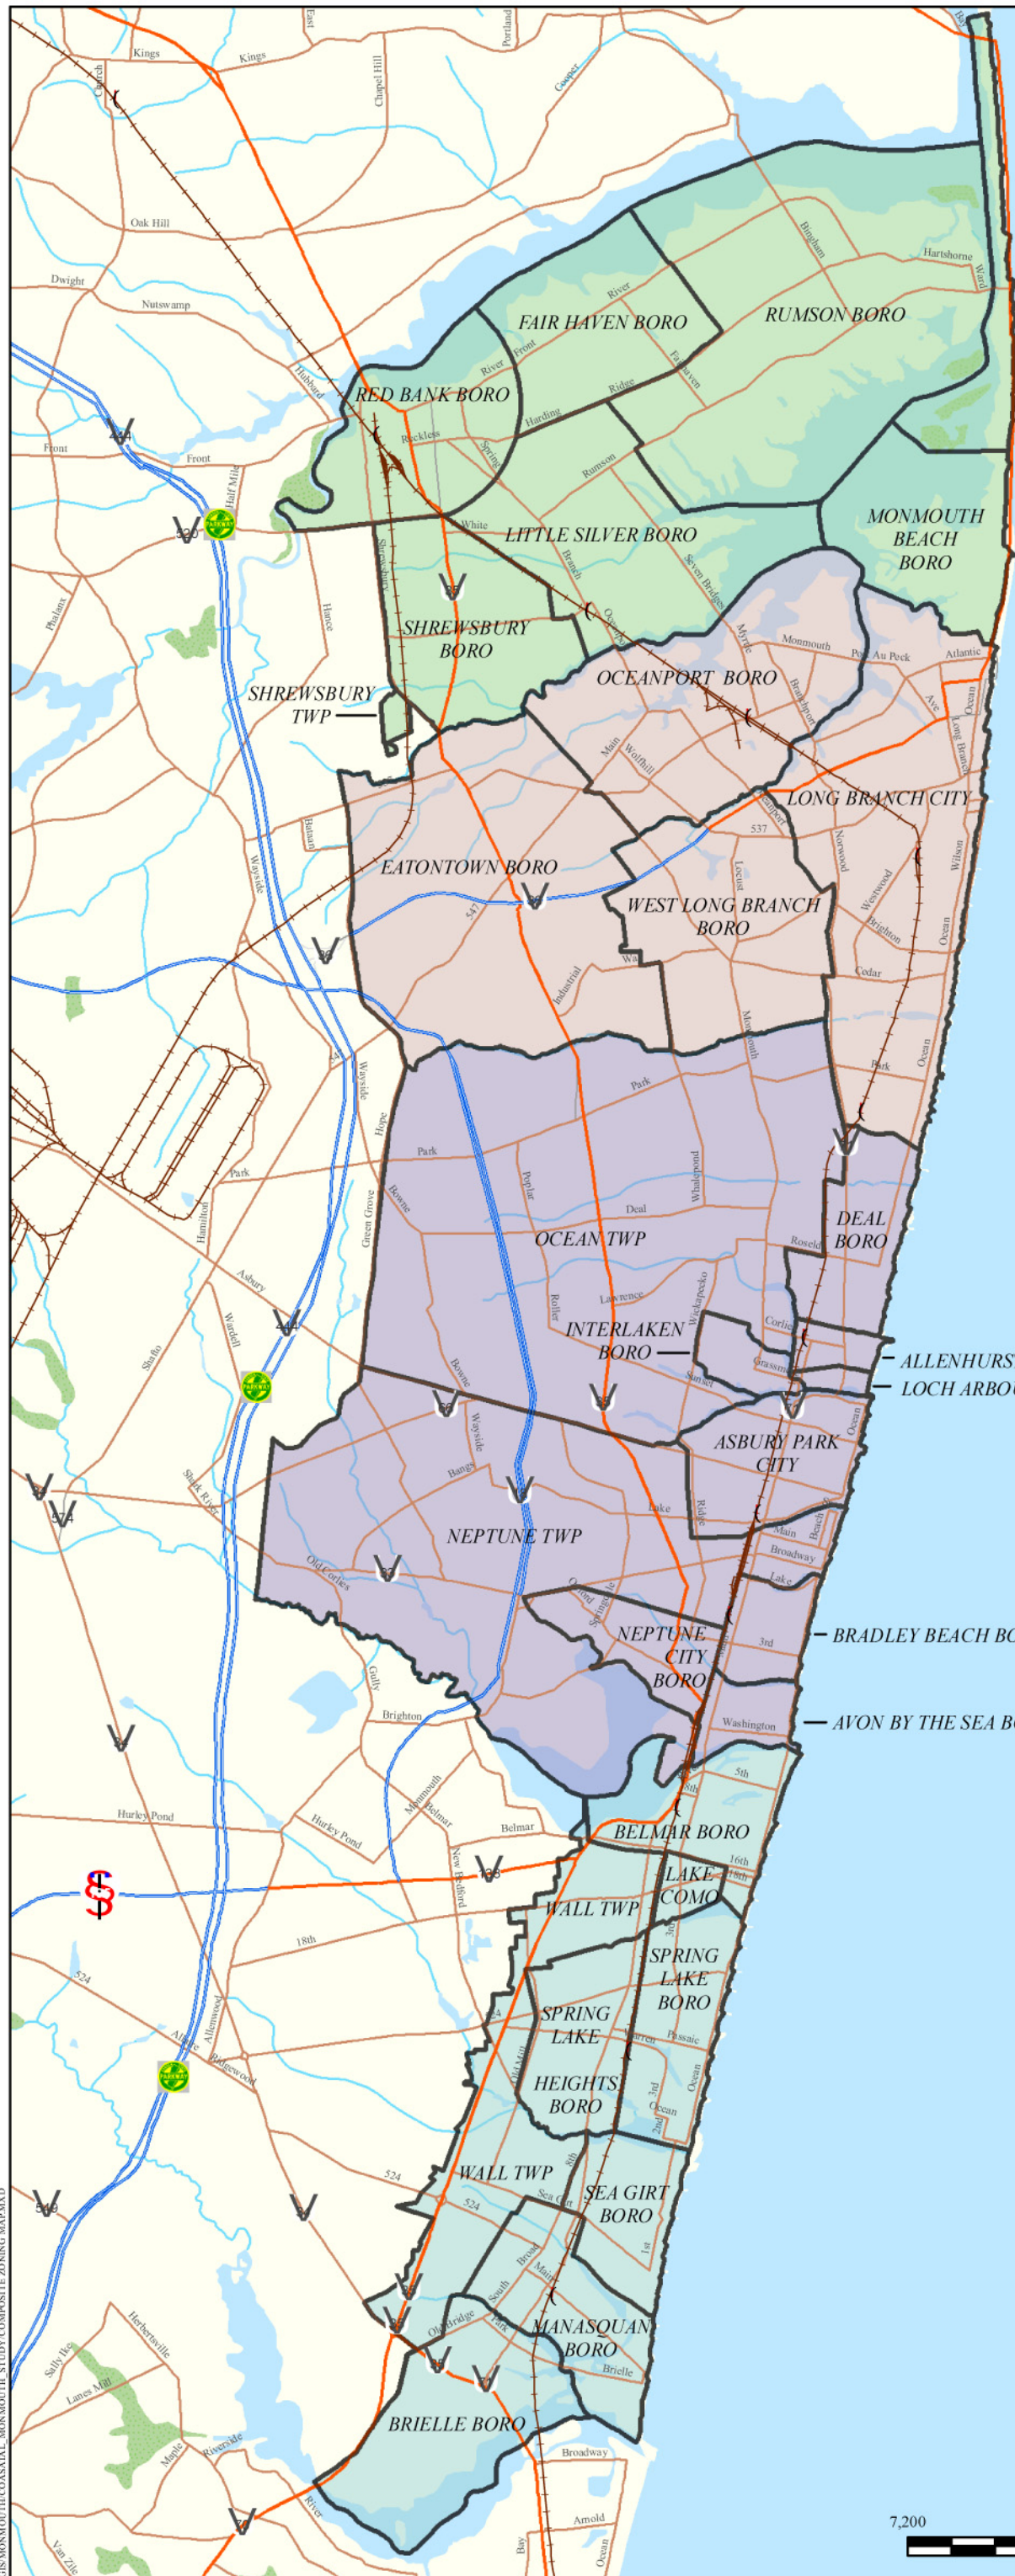

STUDY AREA

MONMOUTH COUNTY NEW JERSEY

LEGEND

- NORTHERN REGION
- NORTH CENTRAL REGION
- SOUTH CENTRAL REGION
- SOUTHERN REGION

THIS MAP WAS DEVELOPED USING MONMOUTH COUNTY DIGITAL DATA FROM THE 2003 LANDBASE PROJECT. THE MAP ALSO USED DATA FROM THE NJDEP. THIS SECONDARY PRODUCT HAS NOT BEEN VERIFIED AND IS NOT COUNTY OR STATE AUTHORIZED.

GISMONOUTHCOASTAL_MONMOUTH_STUDY_COMPOSITE_ZONING_MAP.MXD