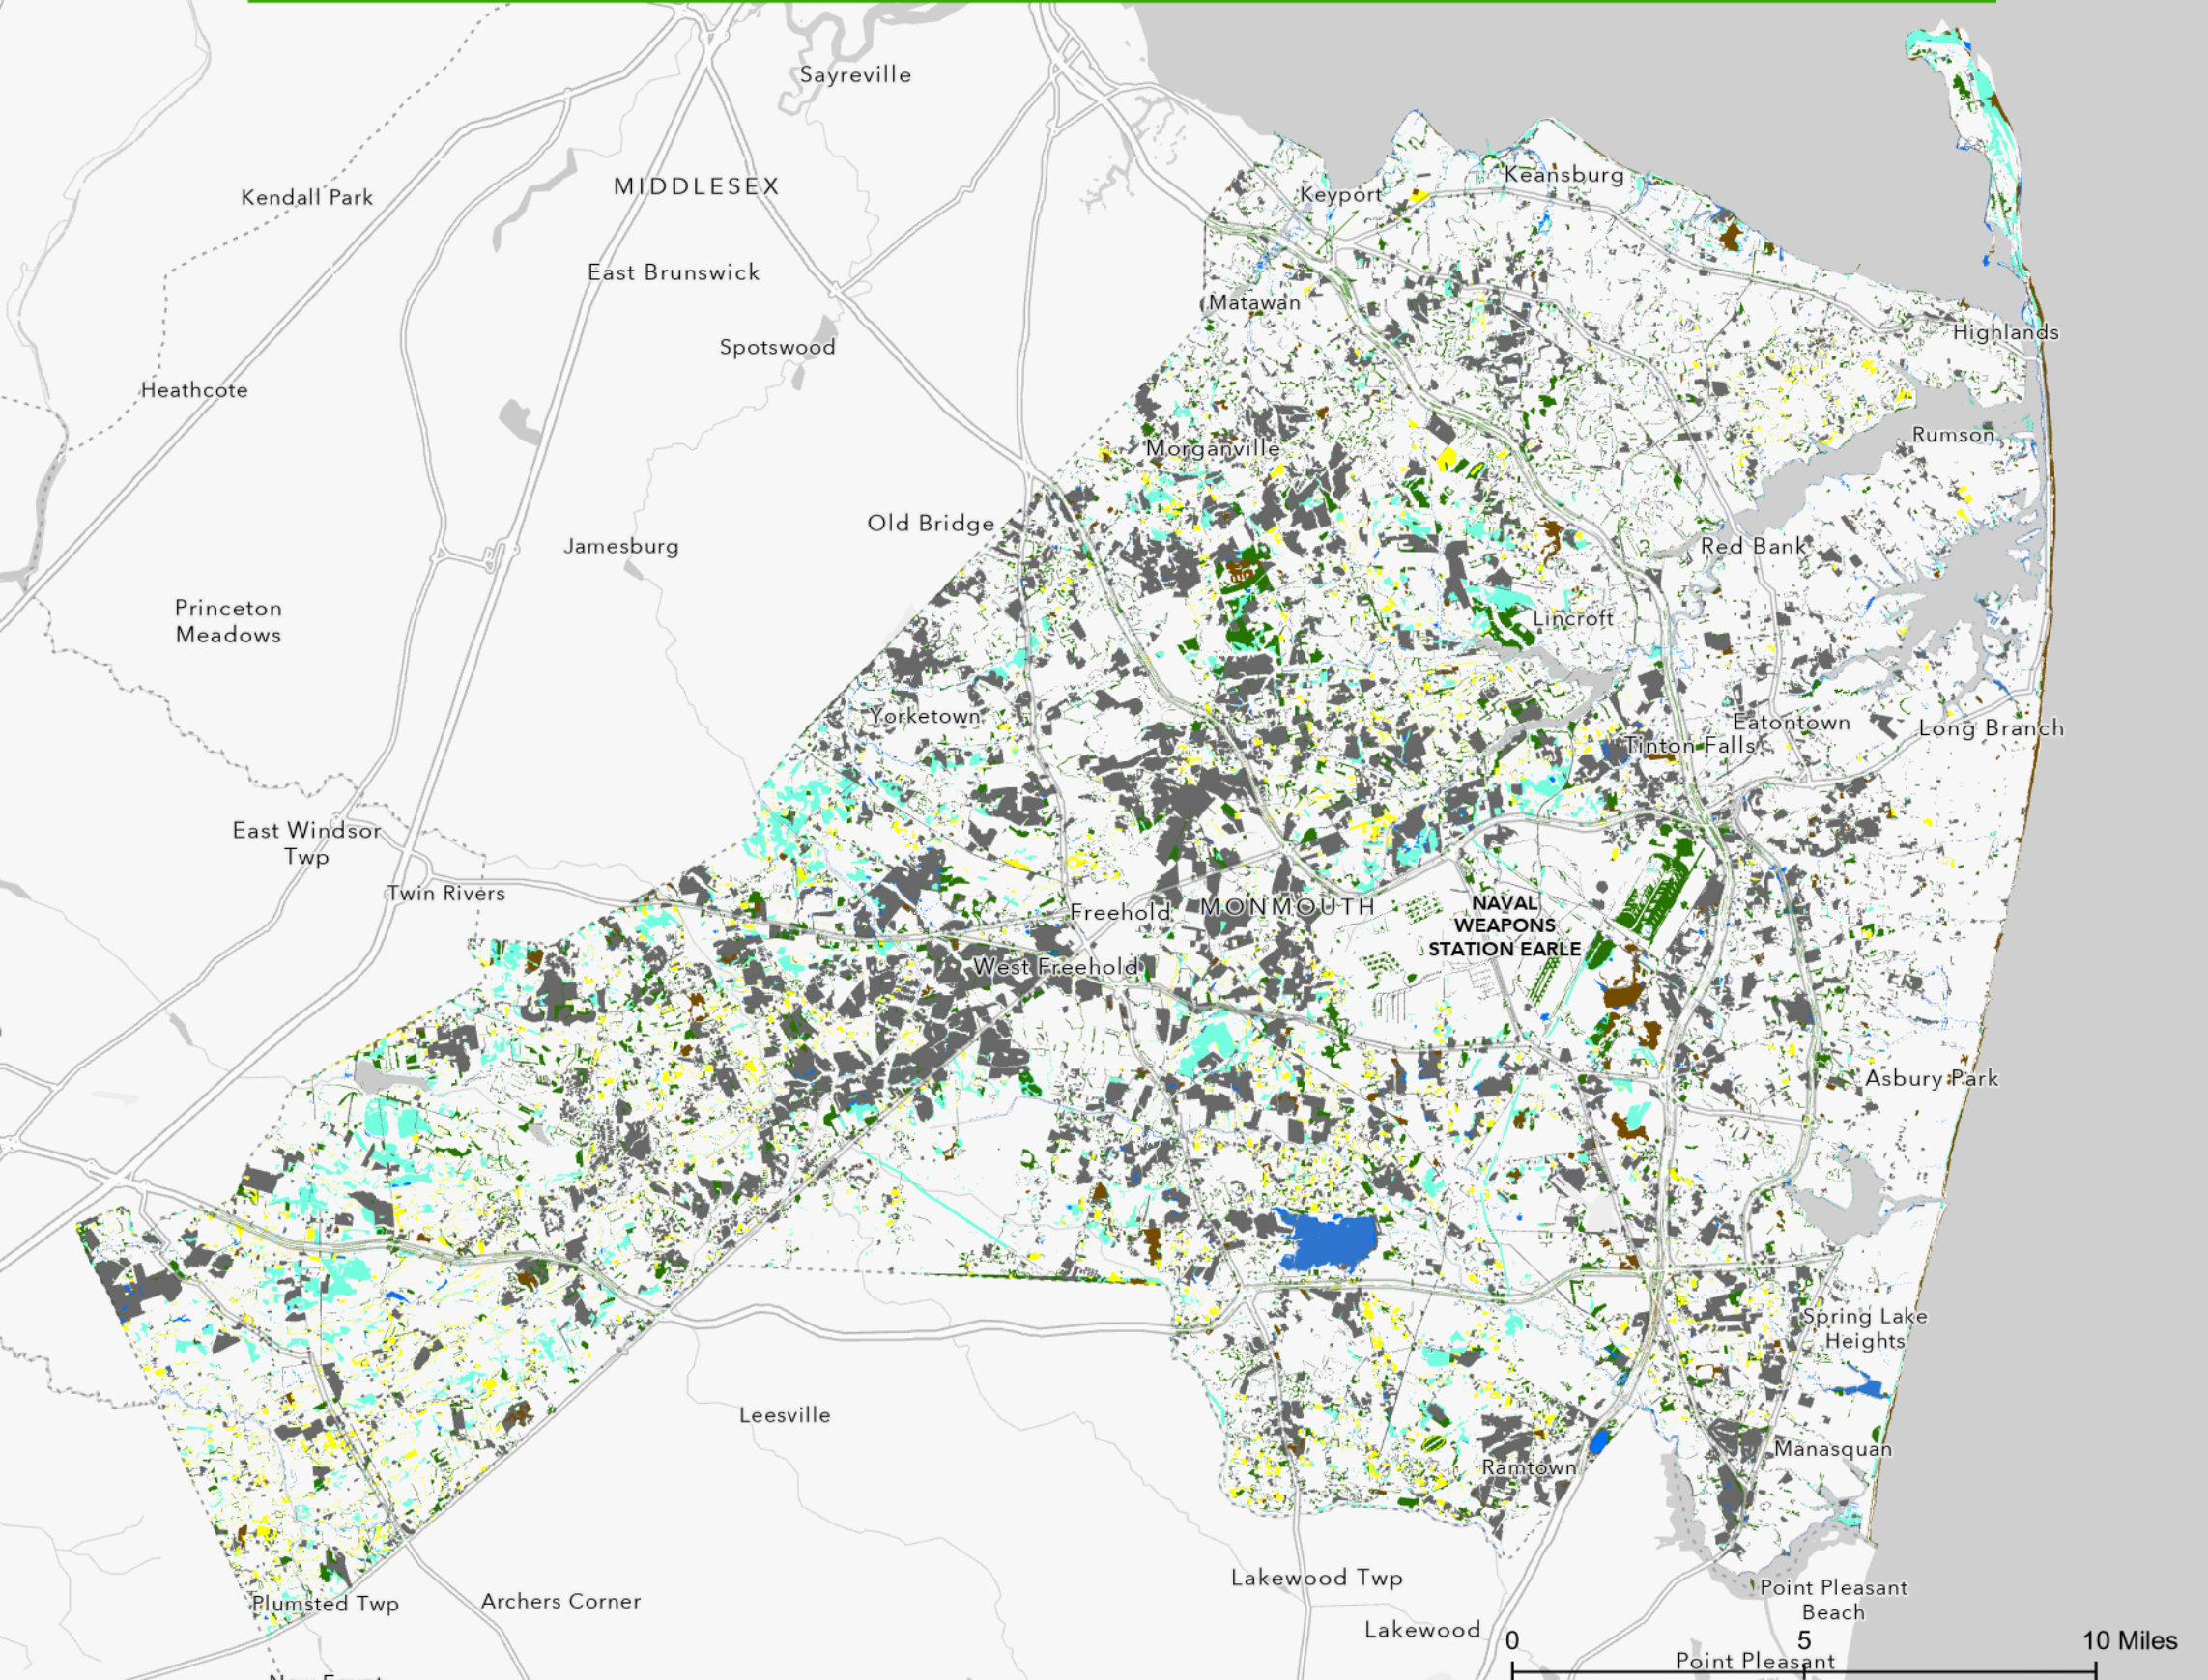

Landcover Gains 1986-2015

Landcover Losses 1986-2015

Monmouth County Landcover Change 1986-2015

1986 Monmouth County Landcover

2015 Monmouth County Landcover

Landuse/Landcover

- Barren Land Gains
- Urban Gains
- Wetland Gains
- Previous Barren Land
- Previous Urban
- Previous Wetlands
- Forest Gains
- Agriculture Gains
- Water Gains
- Previous Forest
- Previous Agriculture
- Previous Water