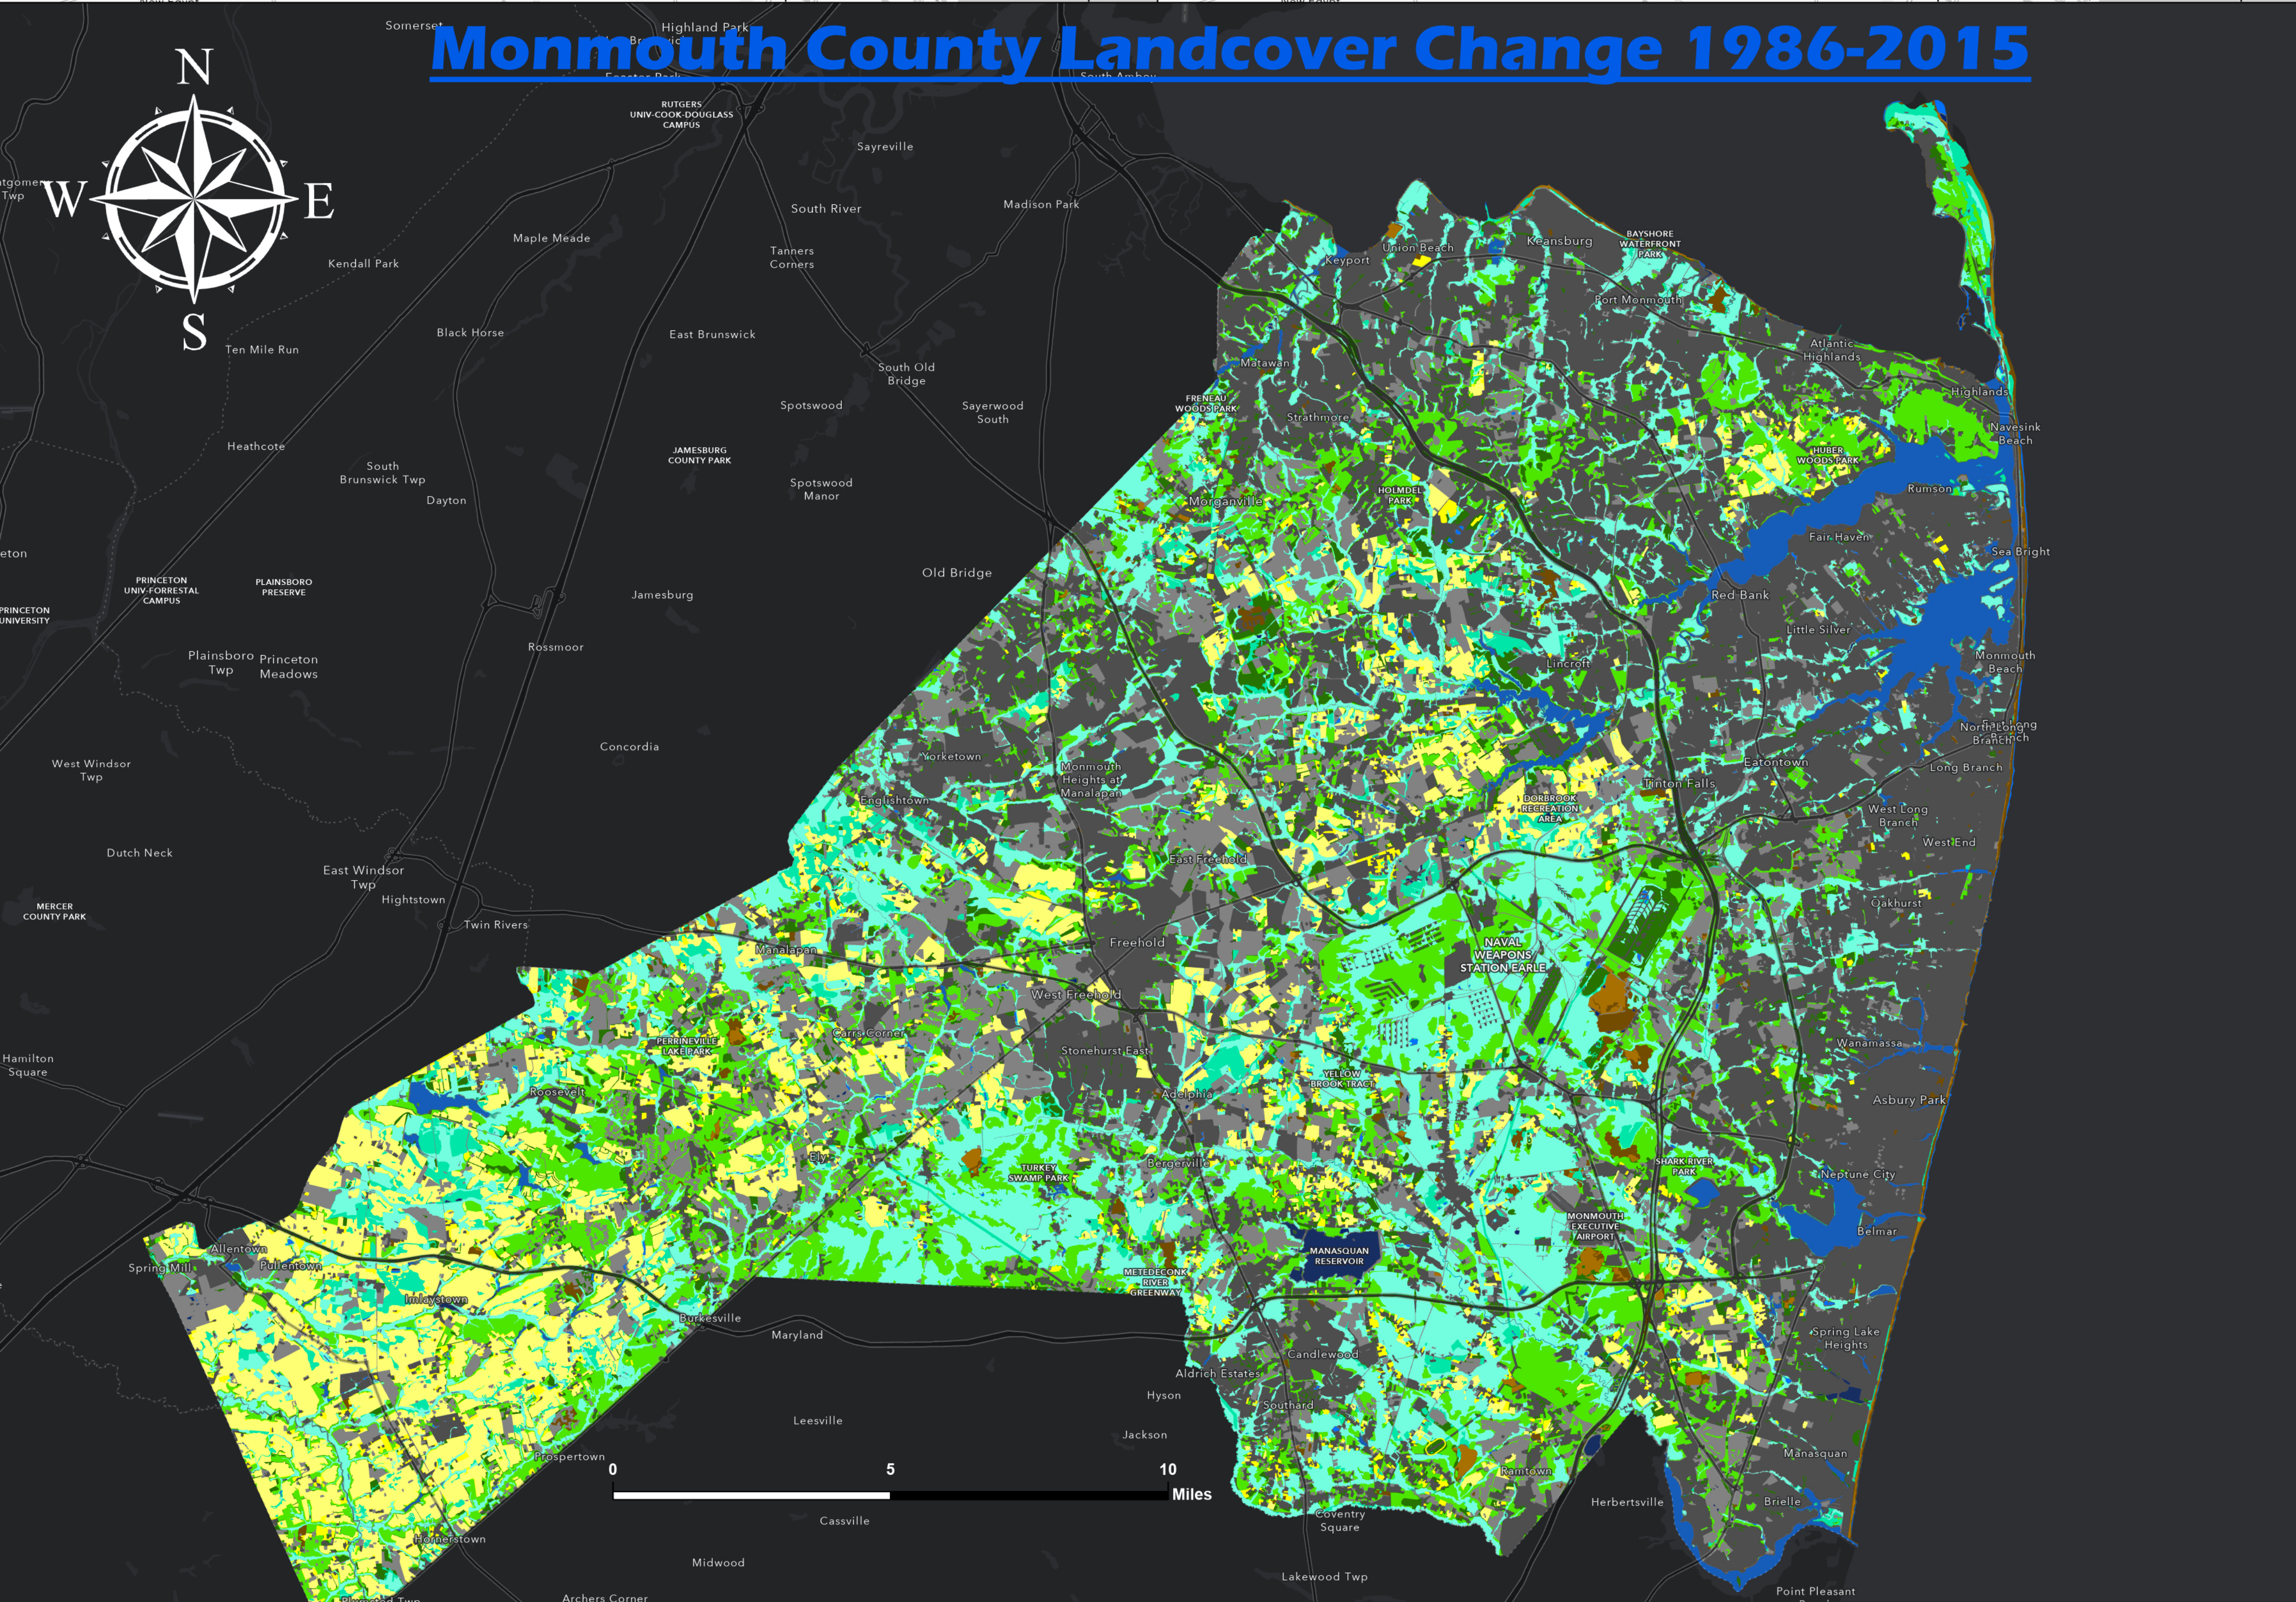

Landcover Gains 1986-2015

Landcover Losses 1986-2015

Monmouth County Landcover Change 1986-2015

1986 Monmouth County Landcover

2015 Monmouth County Landcover

Landuse/Landcover

- Barren Land Gains
- Urban Gains
- Wetland Gains
- Previous Barren Land
- Previous Urban
- Previous Wetlands
- Forest Gains
- Agriculture Gains
- Water Gains
- Previous Forest
- Previous Agriculture
- Previous Water