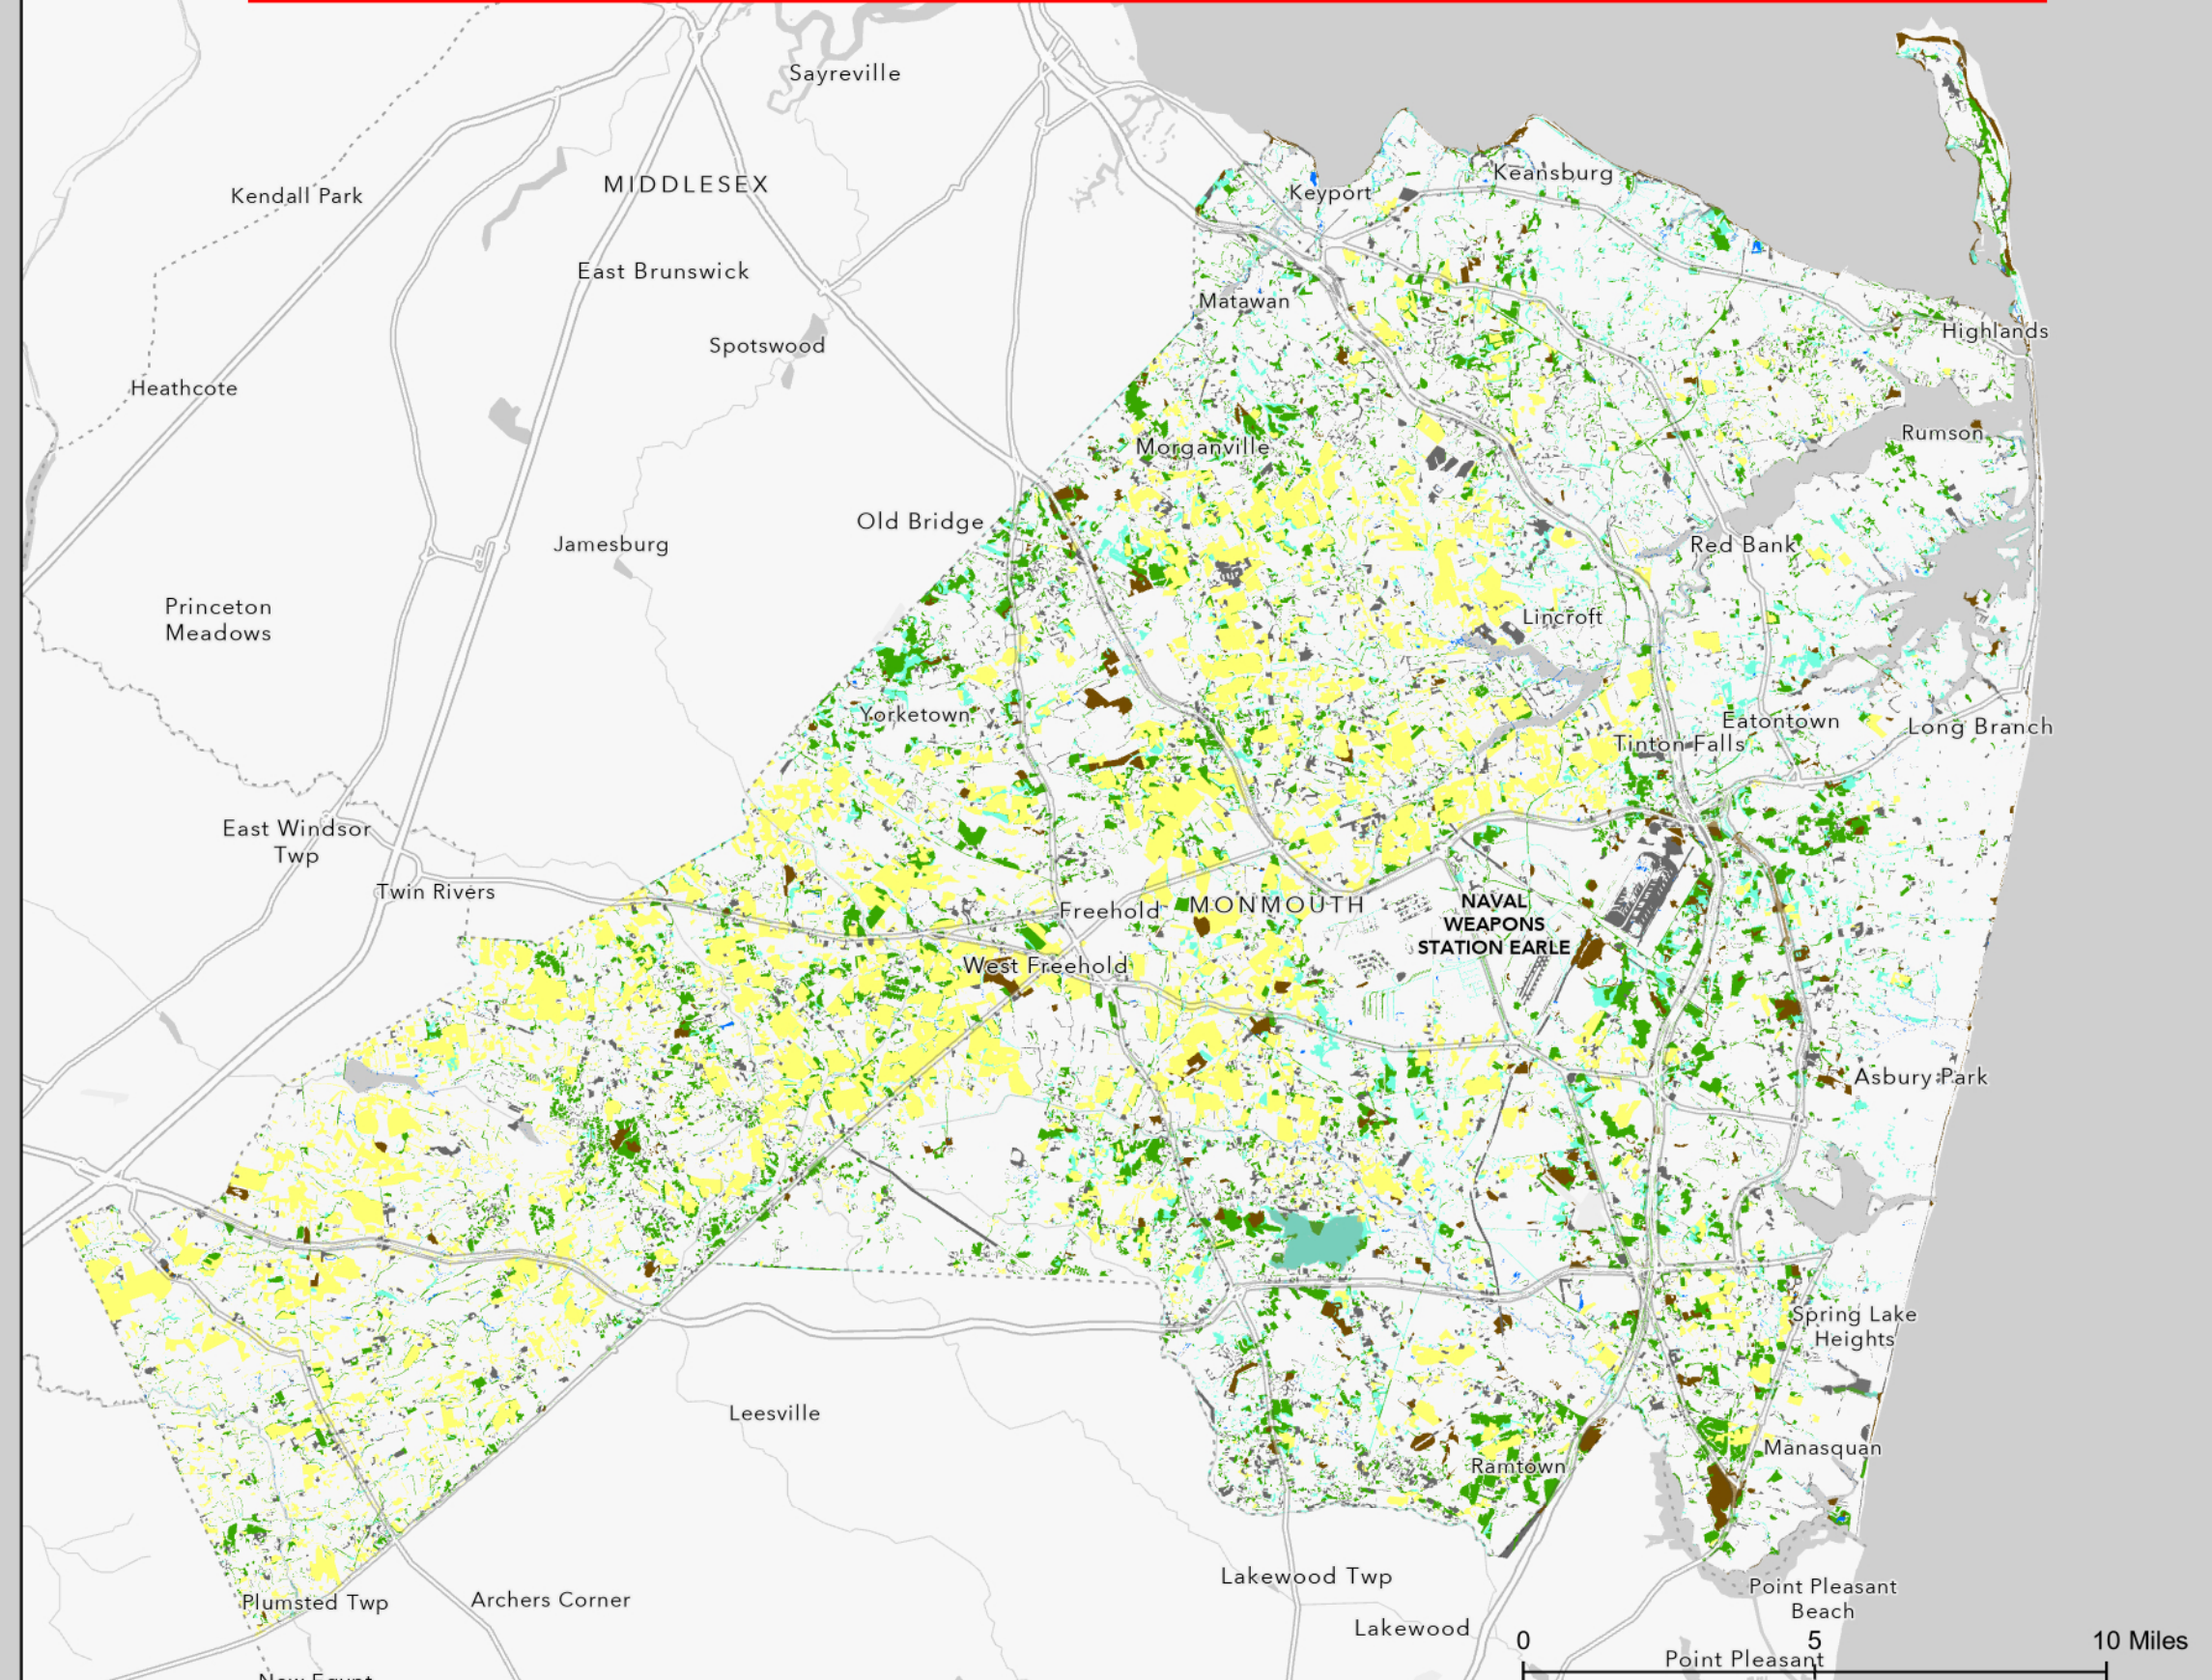

Landcover Gains 1986-2015

Landcover Losses 1986-2015

Monmouth County Landcover Change 1986-2015

1986 Monmouth County Landcover

2015 Monmouth County Landcover

Landuse/Landcover

- Barren Land Gains
- Urban Gains
- Wetland Gains
- Previous Barren Land
- Previous Urban
- Previous Wetlands
- Forest Gains
- Agriculture Gains
- Water Gains
- Previous Forest
- Previous Agriculture
- Previous Water