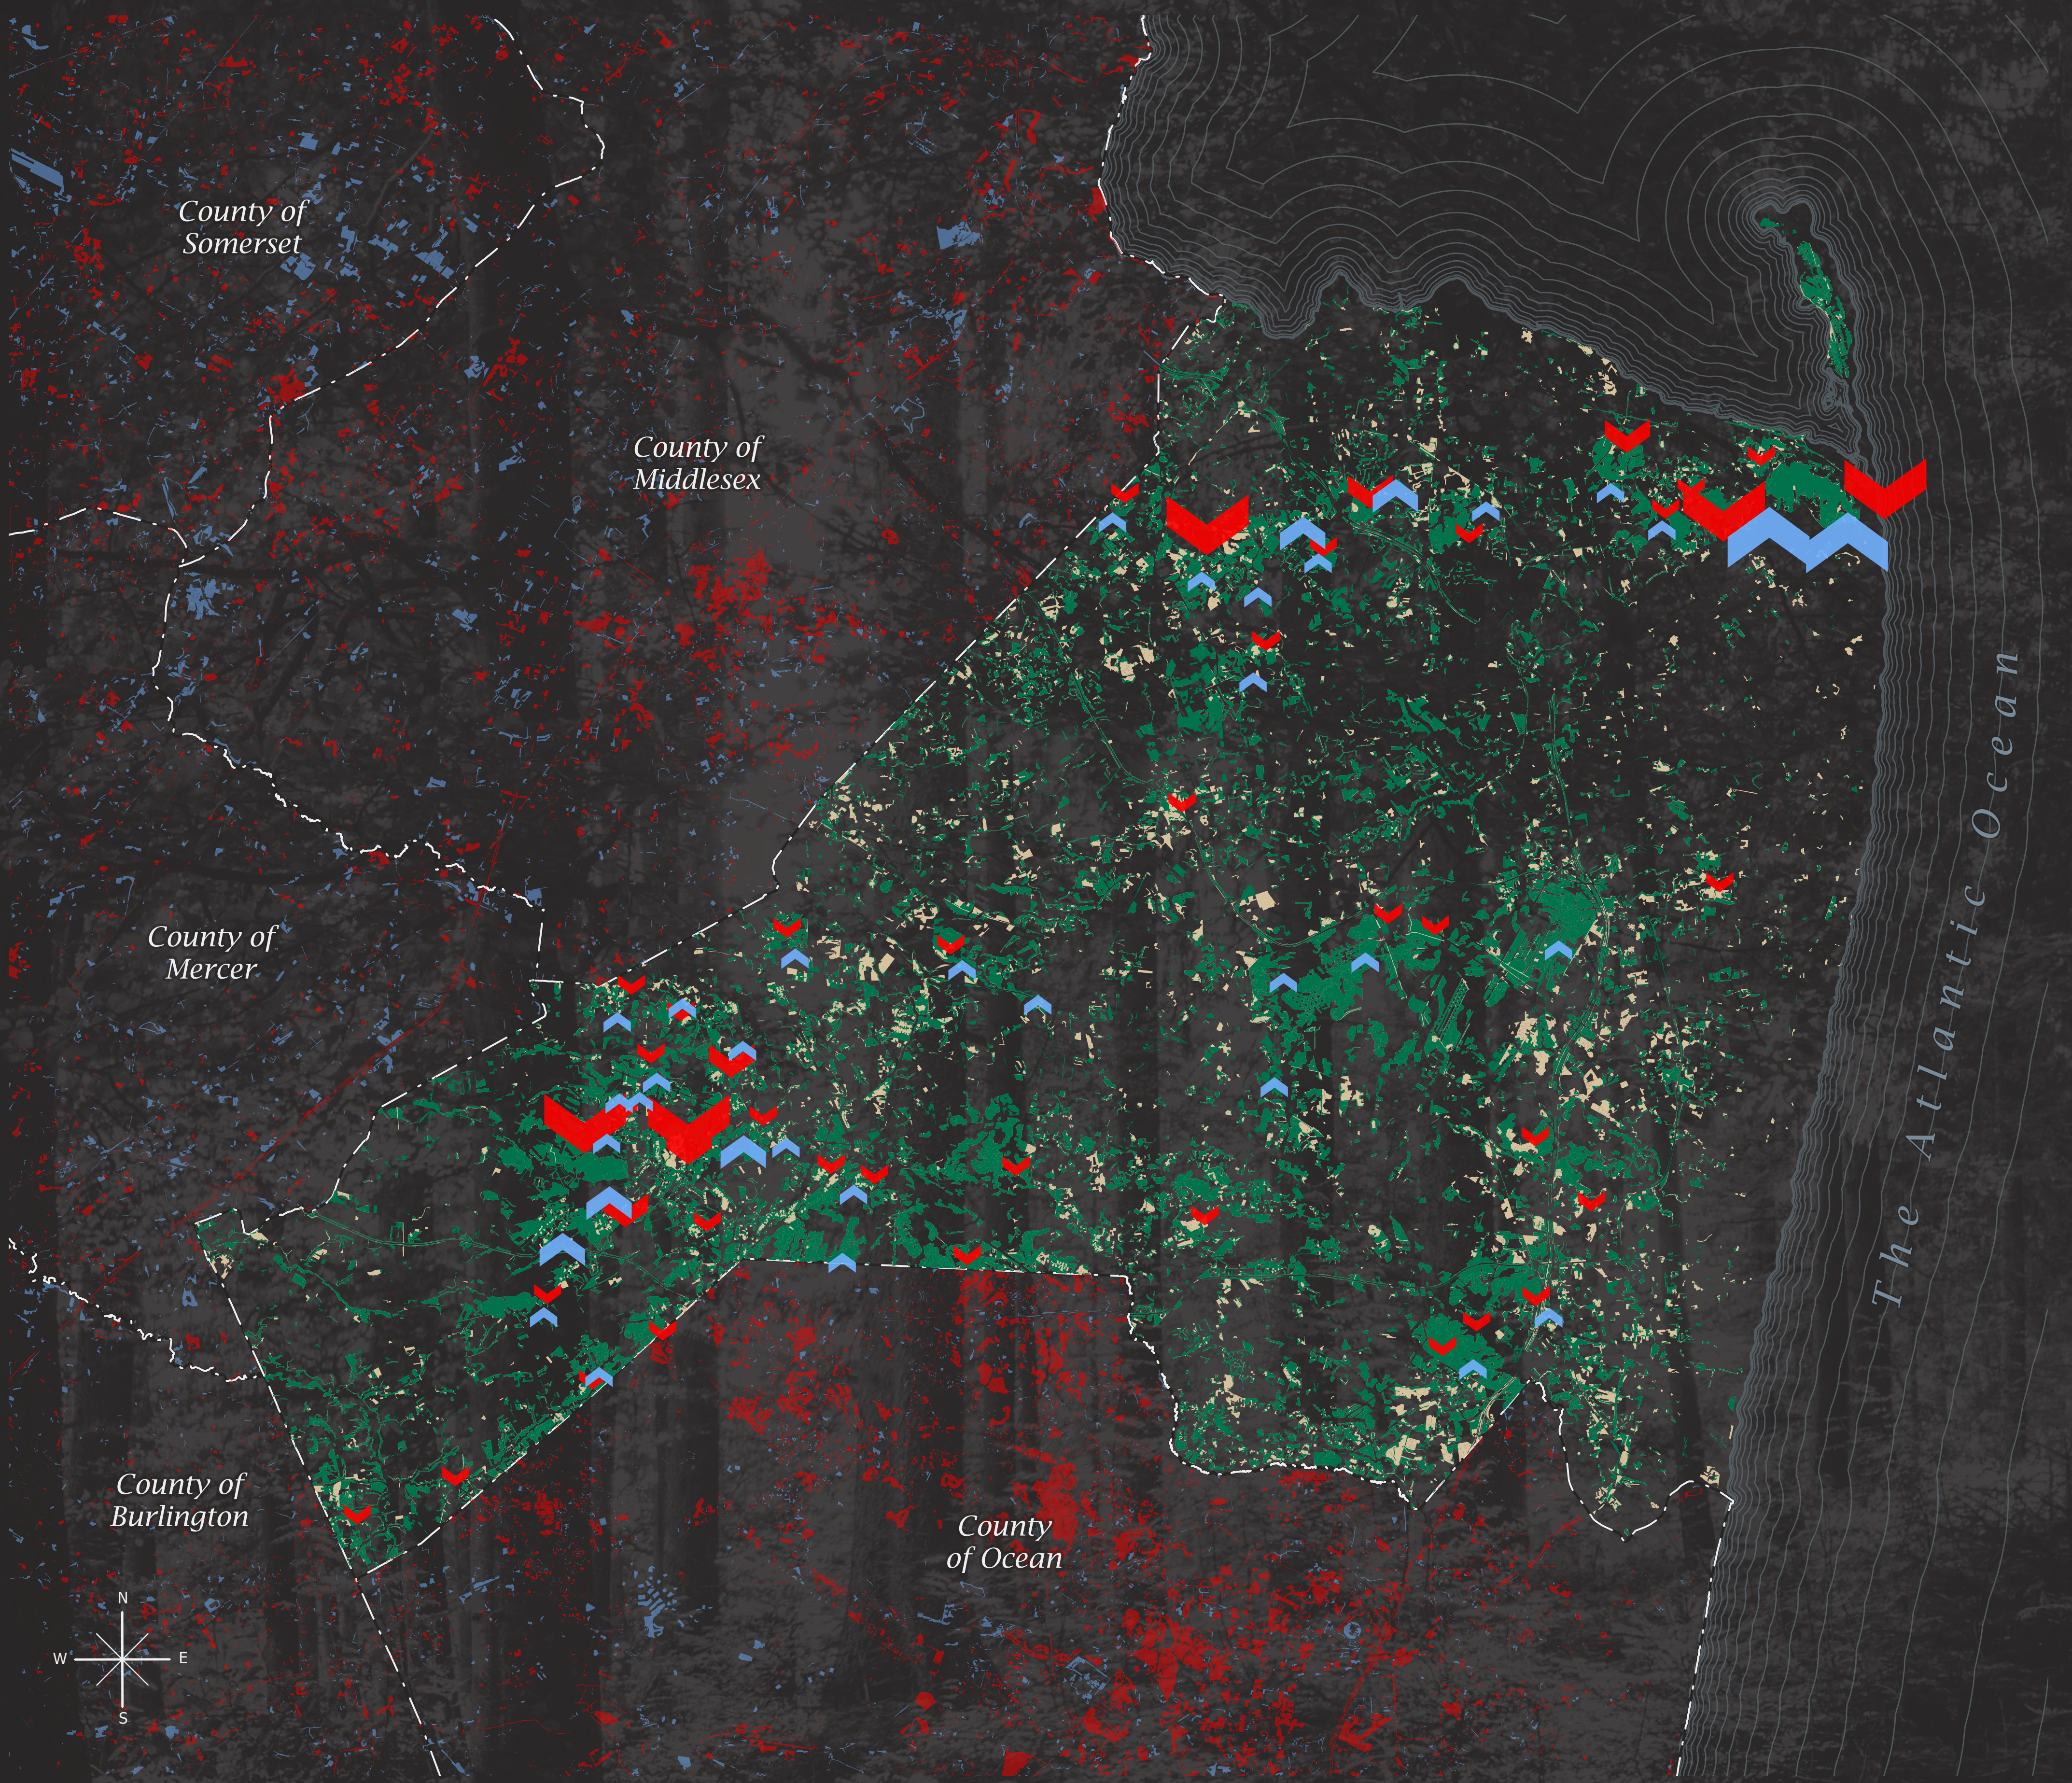

20 Years of Monmouth County Forest Change

Forest Gains, 1995 – 2015

-  + 100 to 250 Acres
-  + 250 to 500 Acres
-  + Over 500 Acres

Forest Losses, 1995 – 2015

-  - 100 to 250 Acres
-  - 250 to 500 Acres
-  - Over 500 Acres

Forested Lands

-  Forest Land 2015
-  Forest Land 1995

Forest Change 1995 – 2015

-  Forest Gains
-  Forest Losses

Acres of Change From 1995 – 2015