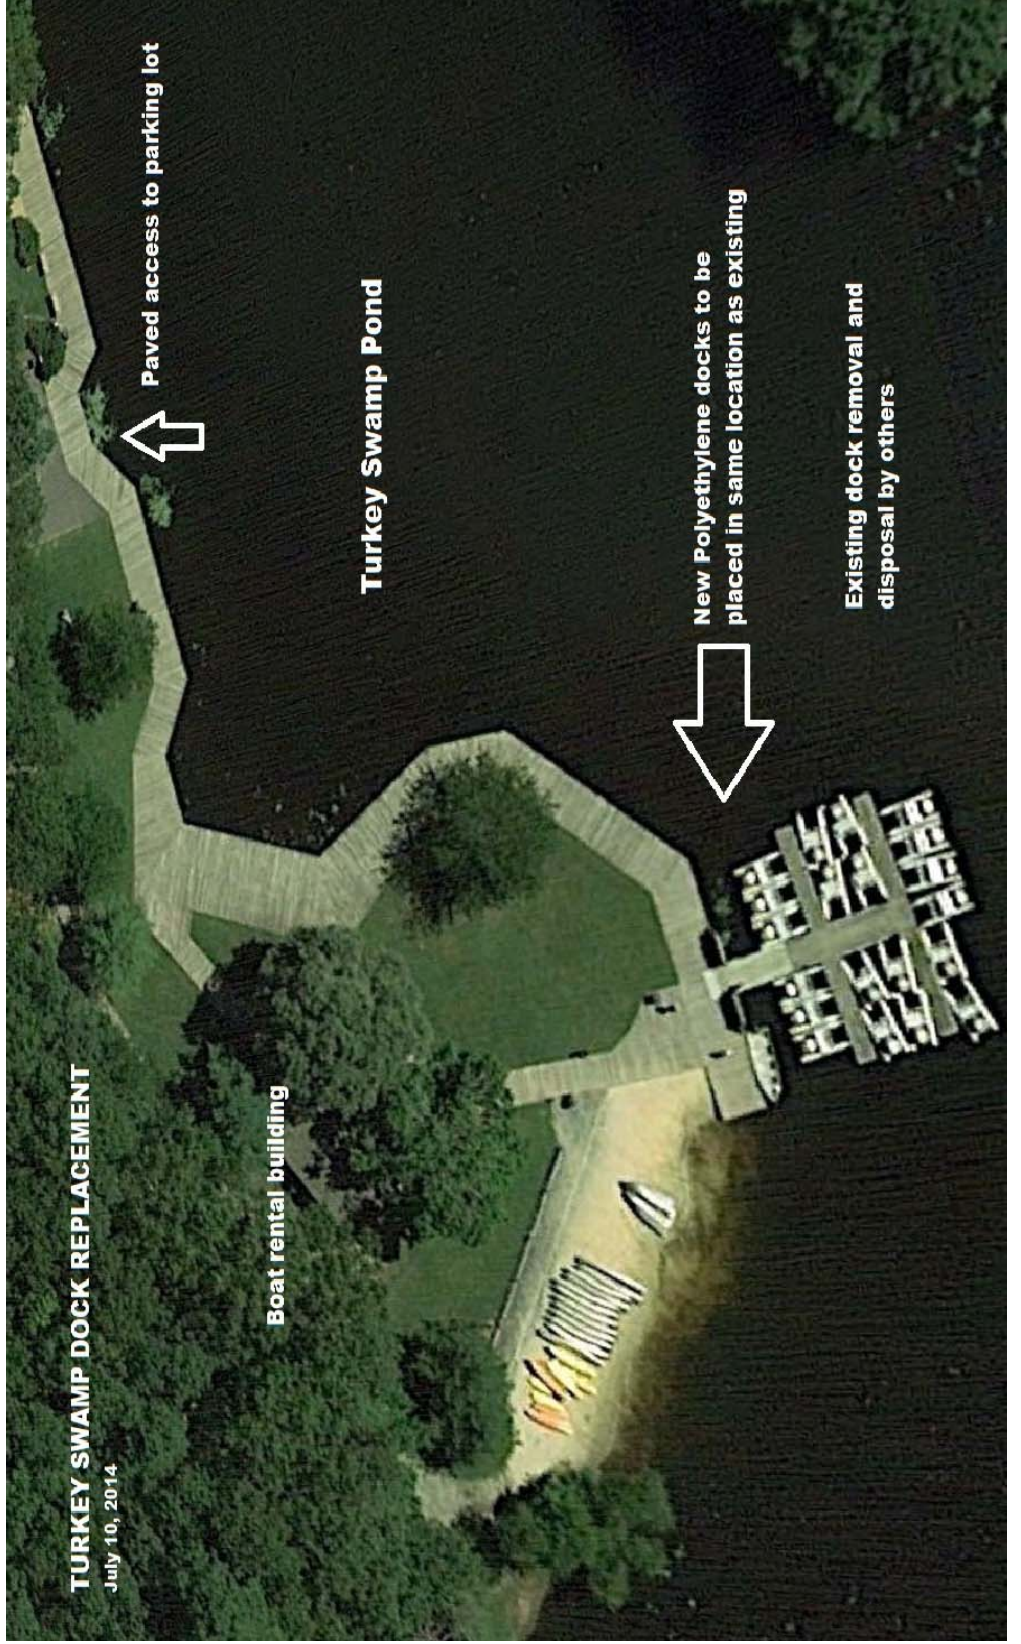

Turkey Swamp Park Location Map

Coordinates of dock location: lat. 40.195618 long. -74.304148

# Dock Installation Plan July 11, 2014

## PRODUCT LIST

- Dock Section 80"x10' QTY 4
- Dock Section 60"x10' QTY 8
- Couplers QTY 36
- Gangway 5x12
- Pipe Brackets QTY 4
- Pipes QTY 4
- Pipe Sleeves
- Cleats 16

No Scale

**TURKEY SWAMP DOCK REPLACEMENT**  
July 10, 2014

Paved access to parking lot

Turkey Swamp Pond

Boat rental building

New Polyethylene docks to be placed in same location as existing

Existing dock removal and disposal by others