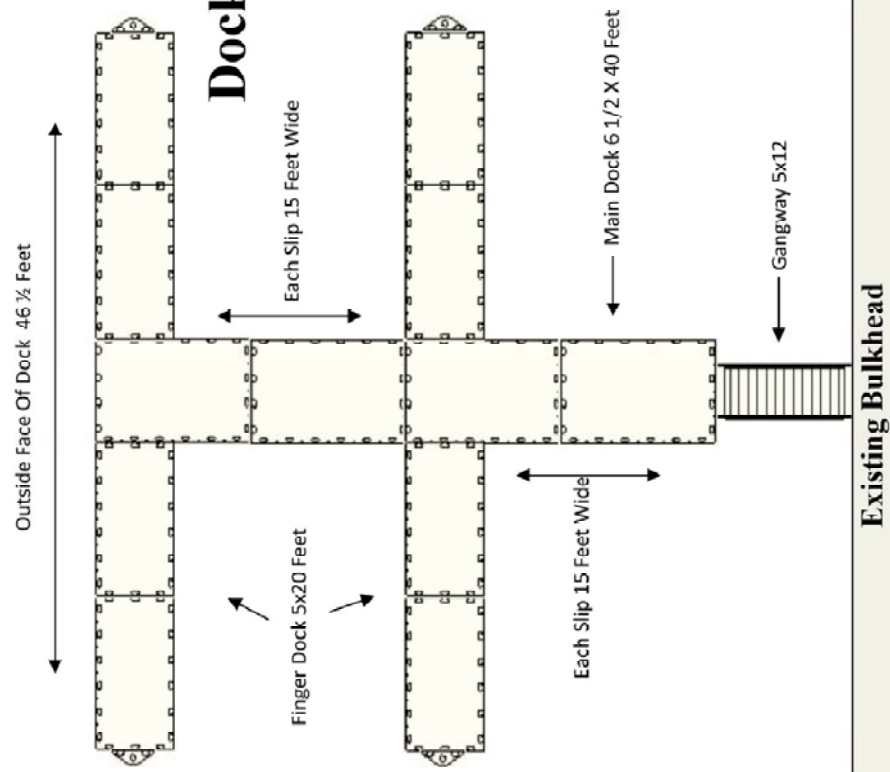

Turkey Swamp Park Location Map

Coordinates of dock location: lat. 40.195618 long. -74.304148

## PRODUCT LIST

- Dock Section 80"x10' QTY 4
- Dock Section 60"x10' QTY 8
- Couplers QTY 36
- Gangway 5x12
- Pipe Brackets QTY 4
- Pipes QTY 4
- Pipe Sleeves
- Cleats 16

No Scale

**TURKEY SWAMP DOCK REPLACEMENT**  
July 10, 2014

Paved access to parking lot

Turkey Swamp Pond

Boat rental building

New Polyethylene docks to be placed in same location as existing

Existing dock removal and disposal by others