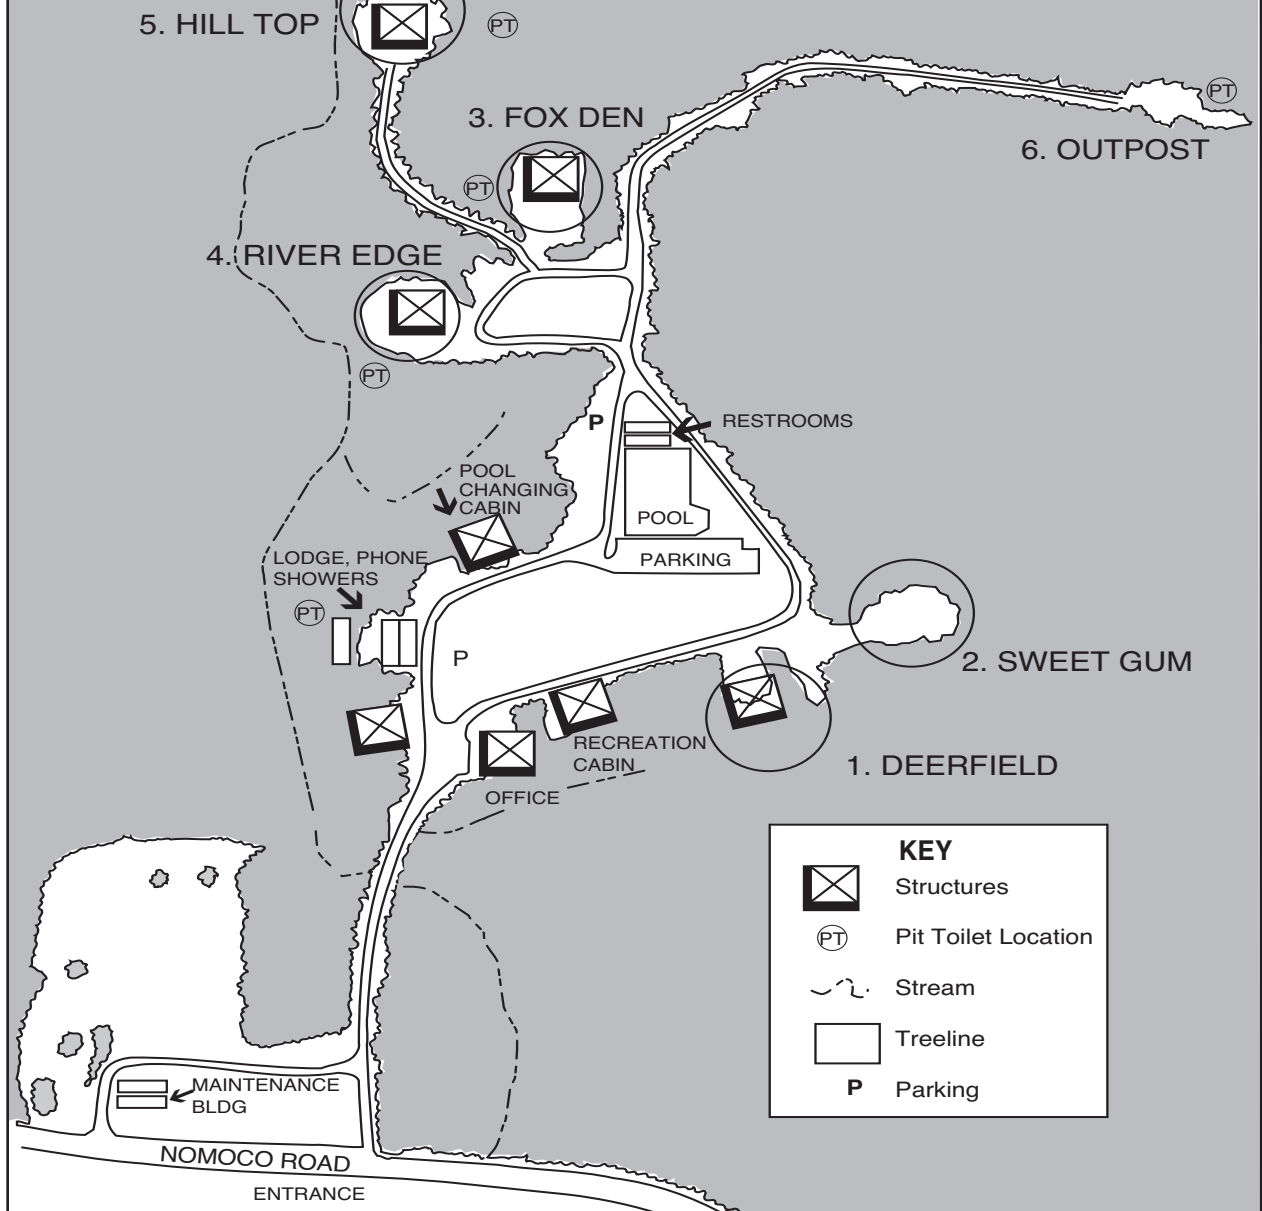

NOMOCO Activity Area at Turkey Swamp Park

(732) 462-7286

www.monmouthcountyparks.com

Amenities Available at Nomoco Activity Area Sites

1. Deerfield

Ground grill
Picnic shelter w/2 tables
Cabin
Water
Six tents on platforms

2. Sweet Gum

Ground grill
Picnic shelter w/2 tables
Water

3. Fox Den

Ground grill
Picnic shelter w/2 tables
Cabin
Water
Pit toilet
Five Tents on platforms

4. River Edge

Ground grill
Picnic shelter w/2 tables
Cabin
Water
Pit toilet
Six tents on platforms

5. Hill Top

Ground grill
Picnic shelter w/2 tables
Cabin
Pit toilet

6. Outpost

Ground grill
Picnic shelter w/2 tables
Pit toilet
1/4 -mile (5 min.) walk to site