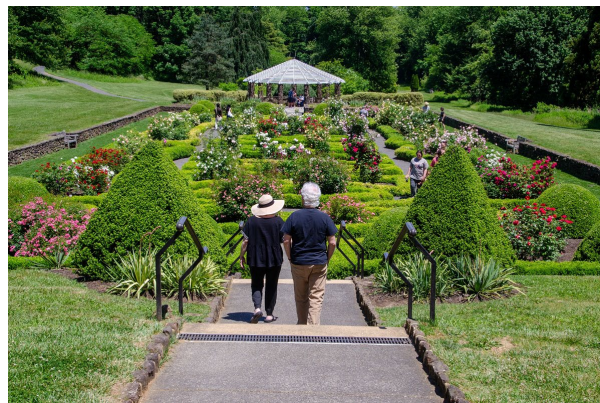

Thursday, May 29, 2025

MONMOUTH COUNTY PARK SYSTEM'S DEEP CUT GARDENS TO HOLD OPEN HOUSE

MIDDLETOWN - Discover Deep Cut Gardens and all its charms during an **Open House** on Saturday, June 7 from 10 a.m.-2 p.m. Deep Cut Gardens, located on Red Hill Road, Middletown, will be in its full glory with displays and gardens in bloom. The event features bonsai demonstrations, pollinator and gardening crafts, koi pond presentations, and greenhouse tours. A lecture on plants that support native pollinators is planned from 10 a.m.-12 p.m. Admission and parking are free.

System, created in 1960 by the Monmouth County Board of County Commissioners, is Monmouth County's Open Space, Parks and Recreation agency.

#