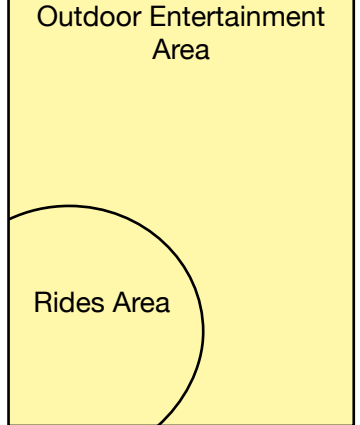

# 2021 Monmouth County Fair Commercial Exhibit And Vendor Spaces

Map subject to change

Main Fair Entrance/Exit

- Main Food Premium Corner Spaces 20' x 20'
- Main Food Corner Spaces 20' x 20'
- Main Food Aisle Spaces 20' x 20'
- Main Food Aisle Spaces 20' x 30'
- Main Food Truck Spaces 15' x 30'
- Premium Snack Spaces 20' x 20' (except S3 20' x 40')
- Fairground Snack Spaces 20' x 20' (except S6 20' x 30')
- Corner "A" Exhibitor/Crafter Spaces 10' x 12'
- Corner "B" Exhibitor/Crafter Spaces 10' x 12'
- Aisle "X" Exhibitor/Crafter Spaces 10' x 12'
- Outdoor Exhibitor Spaces 20' x 30'

MAP IS NOT TO SCALE