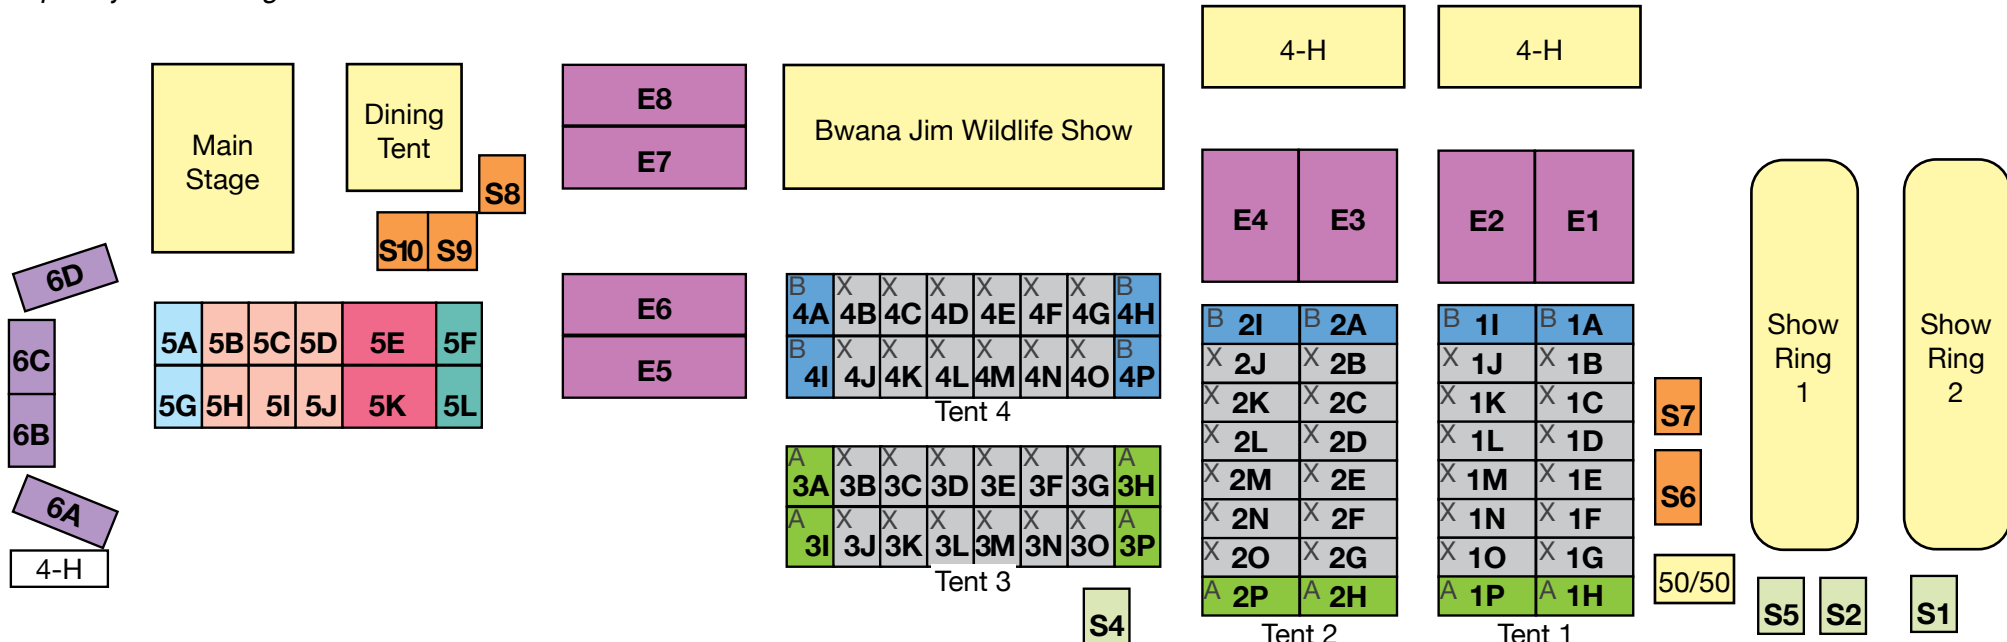

# 2021 Monmouth County Fair Commercial Exhibit And Vendor Spaces

Map subject to change

Main Fair Entrance/Exit

- Main Food Premium Corner Spaces 20' x 20'
- Main Food Corner Spaces 20' x 20'
- Main Food Aisle Spaces 20' x 20'
- Main Food Aisle Spaces 20' x 30'
- Main Food Truck Spaces 15' x 30'
- Premium Snack Spaces 20' x 20' (except S3 20' x 40')
- Fairground Snack Spaces 20' x 20' (except S6 20' x 30')
- Corner "A" Exhibitor/Crafter Spaces 10' x 12'
- Corner "B" Exhibitor/Crafter Spaces 10' x 12'
- Aisle "X" Exhibitor/Crafter Spaces 10' x 12'
- Outdoor Exhibitor Spaces 20' x 30'

MAP IS NOT TO SCALE