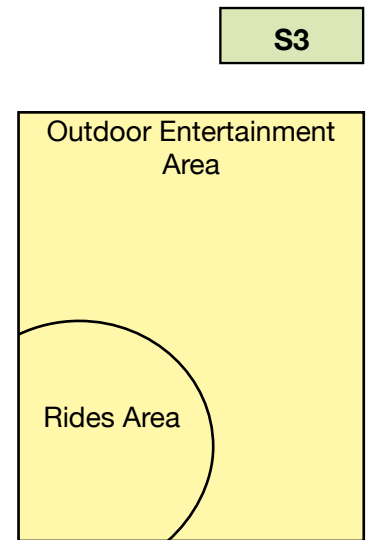

2022 Monmouth County Fair Commercial Exhibit And Vendor Spaces

Map subject to change

Main Fair Entrance/Exit

- Main Food Premium Corner Spaces 20' x 20'
- Main Food Corner Spaces 20' x 20'
- Main Food Aisle Spaces 20' x 20'
- Main Food Aisle Spaces 20' x 30'
- Main Food Truck Spaces 15' x 30'
- Premium Snack Spaces 20' x 20' (except S3 20' x 40')
- Fairground Snack Spaces 20' x 20' (except S6 20' x 30')
- Corner "A" Exhibitor/Crafter Spaces 10' x 12'
- Corner "B" Exhibitor/Crafter Spaces 10' x 12'
- Aisle "X" Exhibitor/Crafter Spaces 10' x 12'
- Outdoor Exhibitor Spaces 20' x 30'

MAP IS NOT TO SCALE