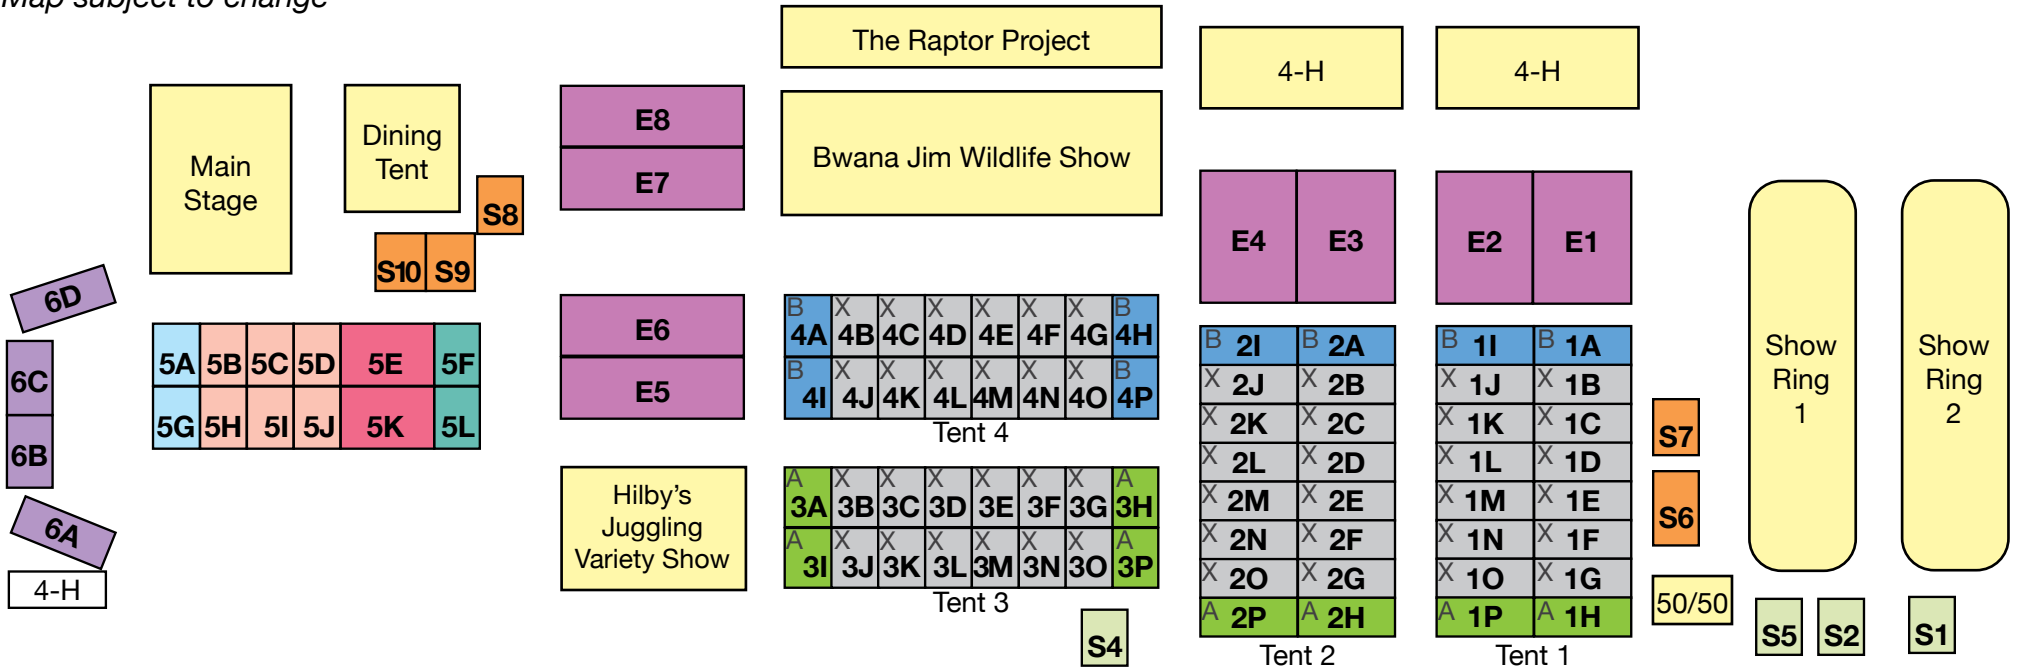

2022 Monmouth County Fair Commercial Exhibit And Vendor Spaces

Map subject to change

Main Fair Entrance/Exit

- Main Food Premium Corner Spaces 20' x 20'
- Main Food Corner Spaces 20' x 20'
- Main Food Aisle Spaces 20' x 20'
- Main Food Aisle Spaces 20' x 30'
- Main Food Truck Spaces 15' x 30'
- Premium Snack Spaces 20' x 20' (except S3 20' x 40')
- Fairground Snack Spaces 20' x 20' (except S6 20' x 30')
- Corner "A" Exhibitor/Crafter Spaces 10' x 12'
- Corner "B" Exhibitor/Crafter Spaces 10' x 12'
- Aisle "X" Exhibitor/Crafter Spaces 10' x 12'
- Outdoor Exhibitor Spaces 20' x 30'

MAP IS NOT TO SCALE