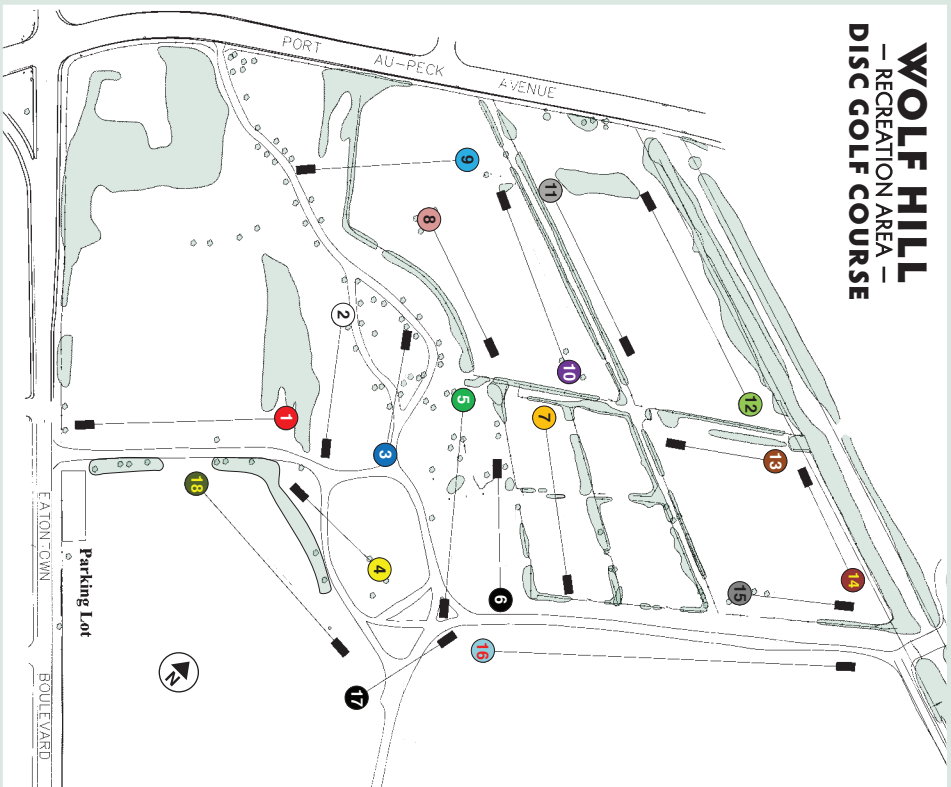

# WOLF HILL

— RECREATION AREA —

## MONMOUTH COUNTY PARK SYSTEM

↓	Hole Name	PLAYERS						
		Dist.	Par	P1	P2	P3	P4	P5
1	<b>STARTING GATE</b> And They're Off	330 ft	3					
		101 m						
2	<b>SURE BET</b> Can't Go Wrong	240 ft	3					
		73 m						
3	<b>EXACTA</b> Right Between the Two Bushes	220 ft	3					
		67 m						
4	<b>ACROSS THE BOARD</b> All the Trees are Lined Up in a Row	200 ft	3					
		61 m						
5	<b>THE CHUTE</b> Right Between the Two Large Trees	350 ft	3					
		107 m						
6	<b>MOUNTING RAMP</b> Get Up, Get On It	245 ft	3					
		75 m						
7	<b>THE PADDOCKS</b> Relax, Stretch Your Legs	310 ft	3					
		94 m						
8	<b>THE INFIELD</b> Perspective is Key	265 ft	3					
		81 m						
9	<b>DOWN THE BACKSTRETCH</b> Setting the Pace, Ready to Attack	290 ft	3					
		88 m						
10	<b>IN THE MONEY</b> Win, Place or Show	290 ft	3					
		88 m						
11	<b>BLINKERS</b> Tunnel Vision	300 ft	3					
		91 m						
12	<b>RAIL RUNNER</b> Hug the Rail All the Way Around	340 ft	3					
		104 m						
13	<b>FINAL TURN</b> Can't See it, But You're Almost There	180 ft	3					
		55 m						
14	<b>DAILY DOUBLE</b> Double Boggies are No Good	200 ft	3					
		61 m						
15	<b>HOME STRETCH</b> Don't Lose Focus, Finish Strong	180 ft	3					
		55 m						
16	<b>PHOTO FINISH</b> By a Nose	610 ft	4					
		186 m						
17	<b>COOL DOWN</b> Keep Hydrated	225 ft	3					
		69 m						
18	<b>WINNER'S CIRCLE</b> Player Who Has Most Fun, Wins	370 ft	3					
		113 m						
<b>TOTAL</b>		5145 ft 1569m	<b>55</b>					

**WOLF HILL**  
— RECREATION AREA —  
DISC GOLF COURSE

## MONMOUTH COUNTY PARK SYSTEM