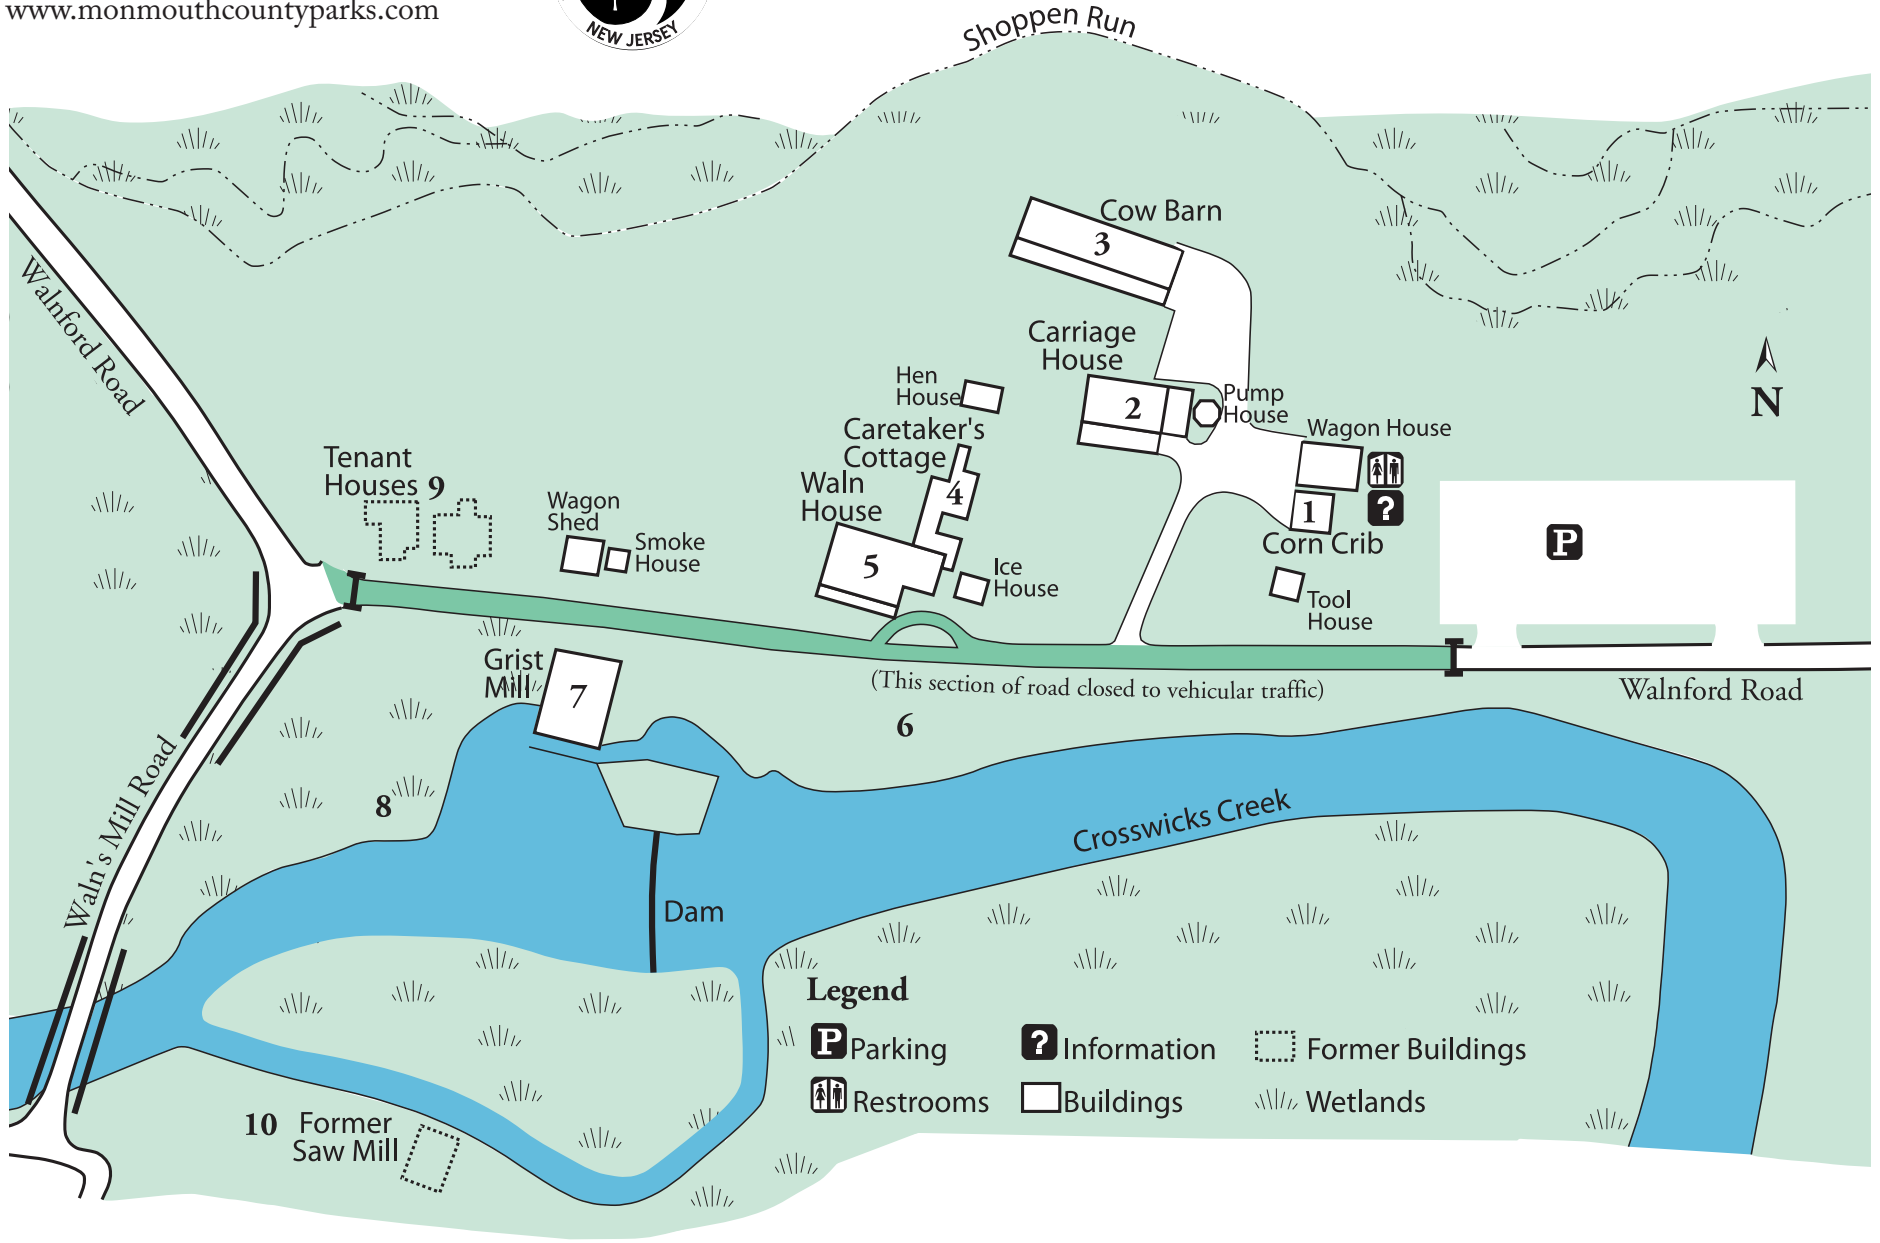

HISTORIC WALNFORD

Walnford Road, Upper Freehold, NJ

(609) 259-6275

www.monmouthcountyparks.com

Legend

- Parking
- Information
- Former Buildings
- Restrooms
- Buildings
- Wetlands