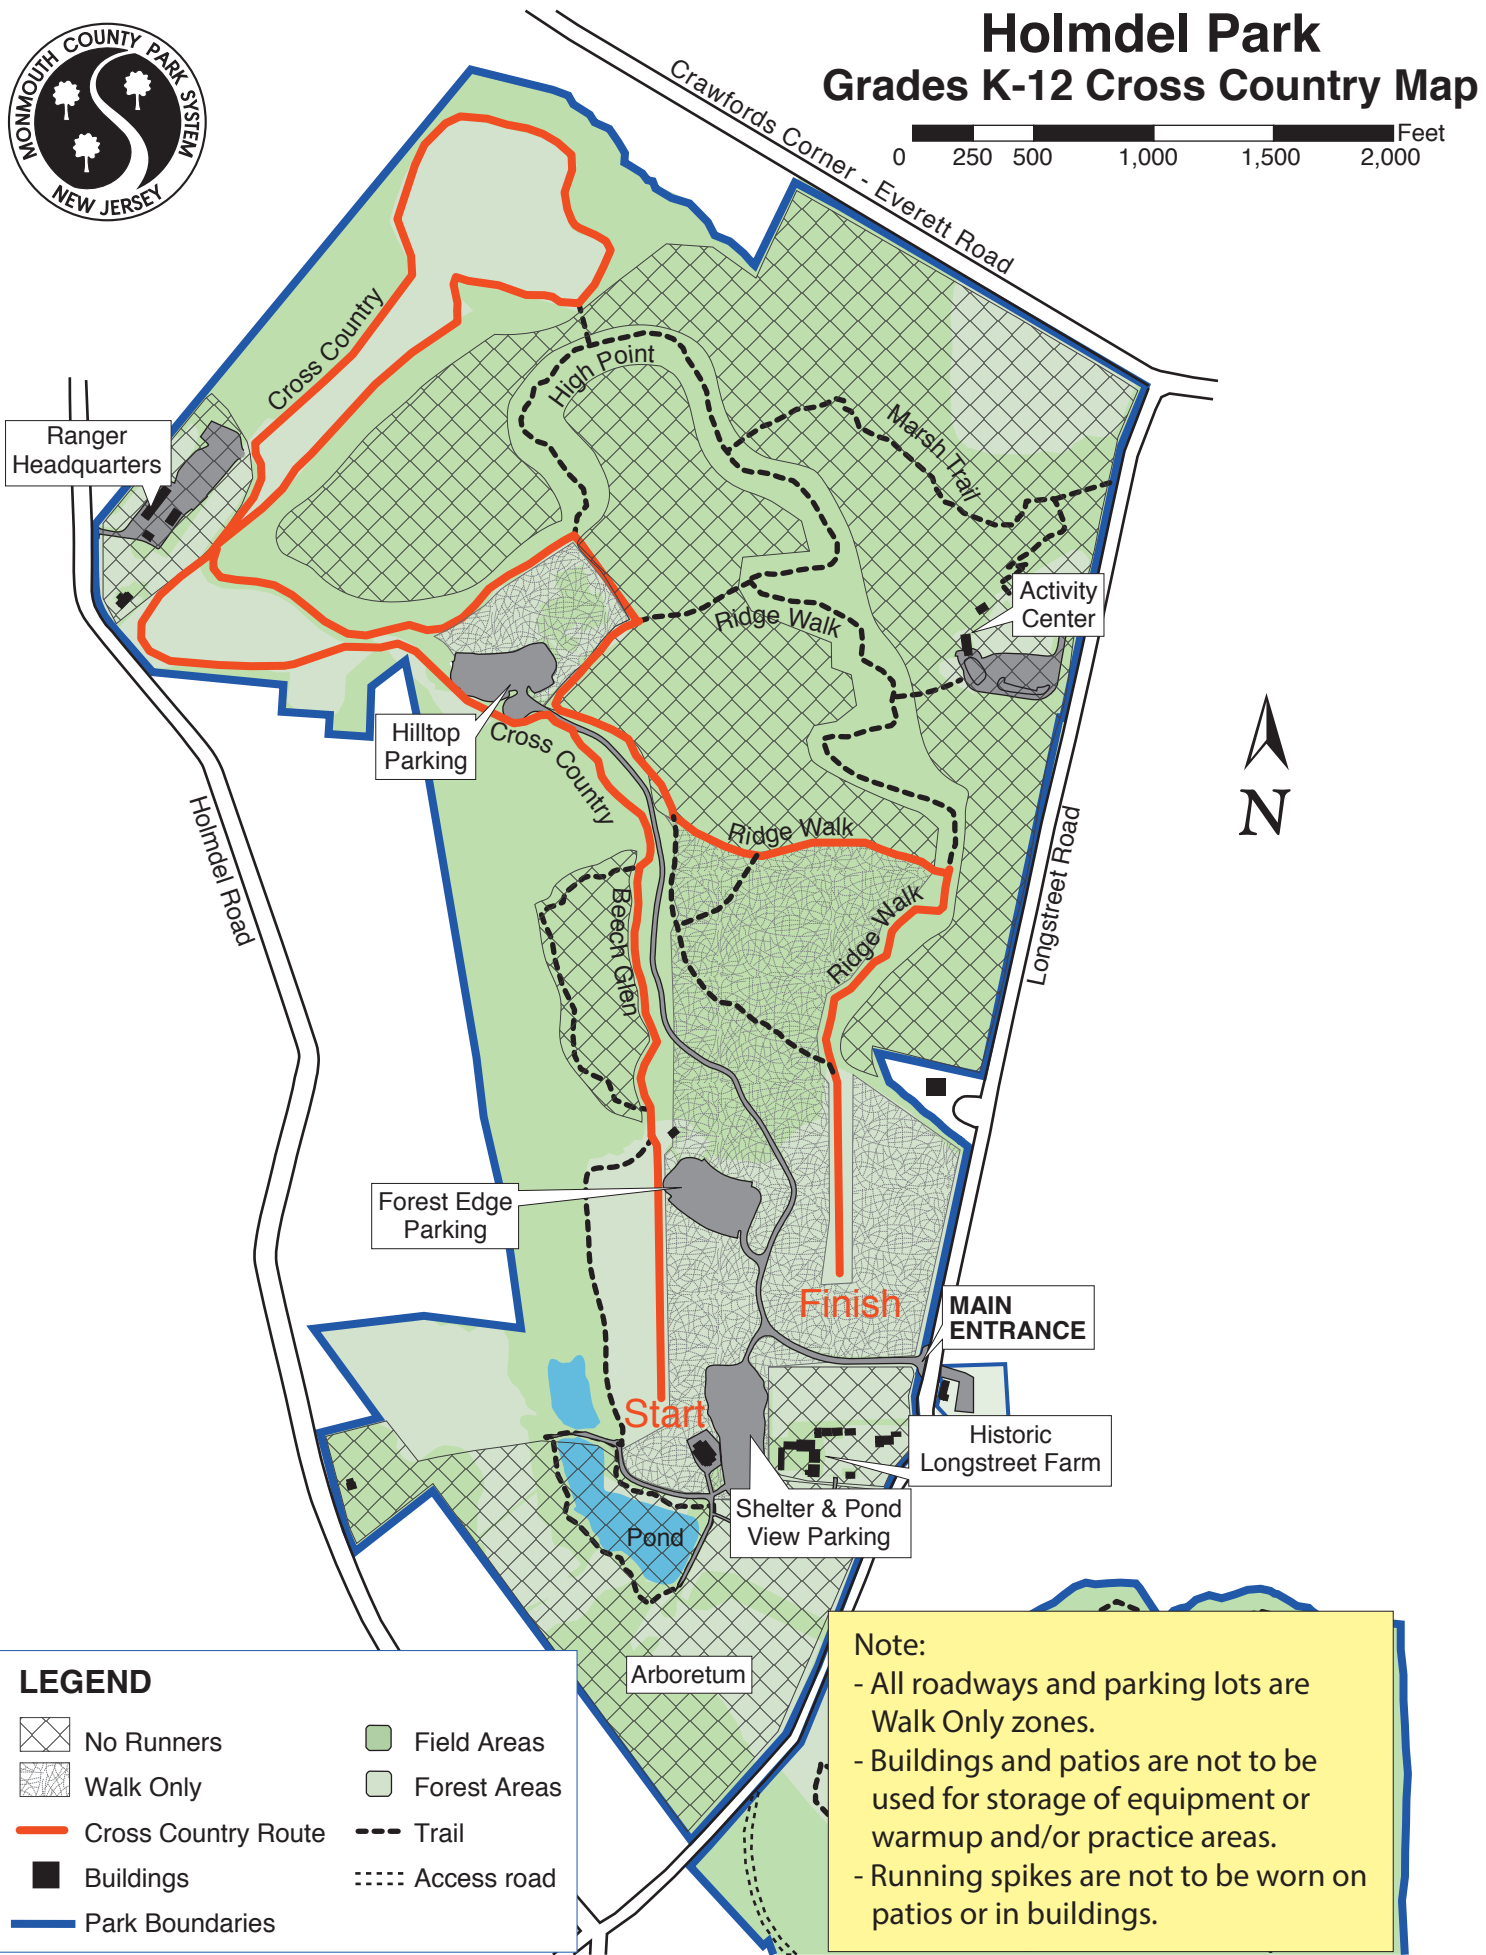

# Holmdel Park

## Grades K-12 Cross Country Map

### LEGEND

- |                     |              |
|---------------------|--------------|
| No Runners          | Field Areas  |
| Walk Only           | Forest Areas |
| Cross Country Route | Trail        |
| Buildings           | Access road  |
| Park Boundaries     |              |

**Note:**

- All roadways and parking lots are Walk Only zones.
- Buildings and patios are not to be used for storage of equipment or warmup and/or practice areas.
- Running spikes are not to be worn on patios or in buildings.