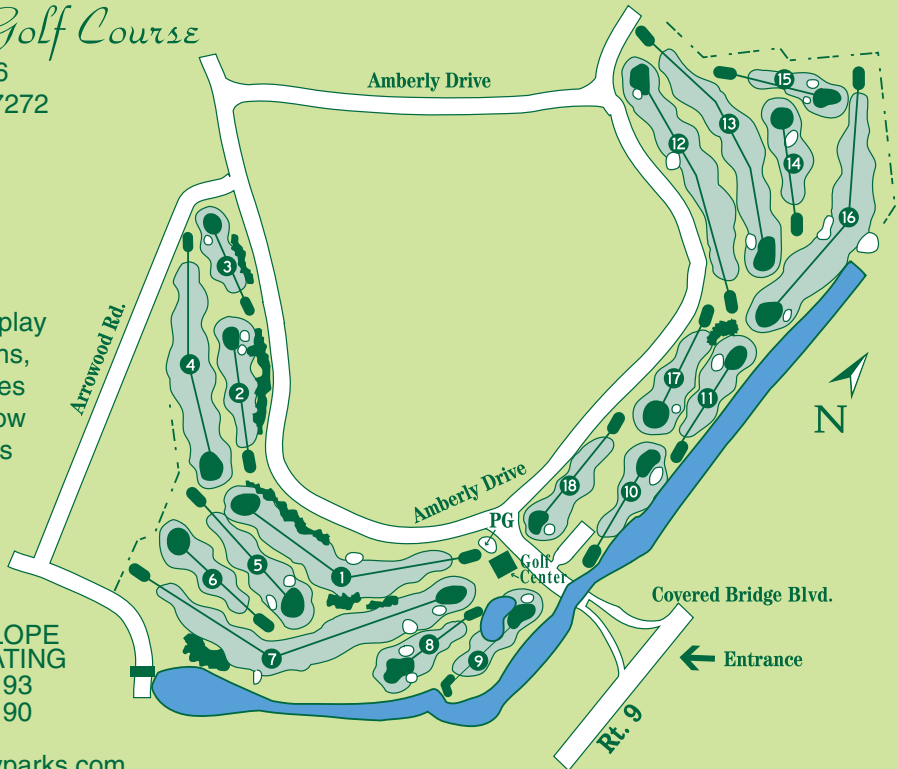

COURSE RATING

59.8

59.3

WHITE

RED

SLOPE RATING

93

90