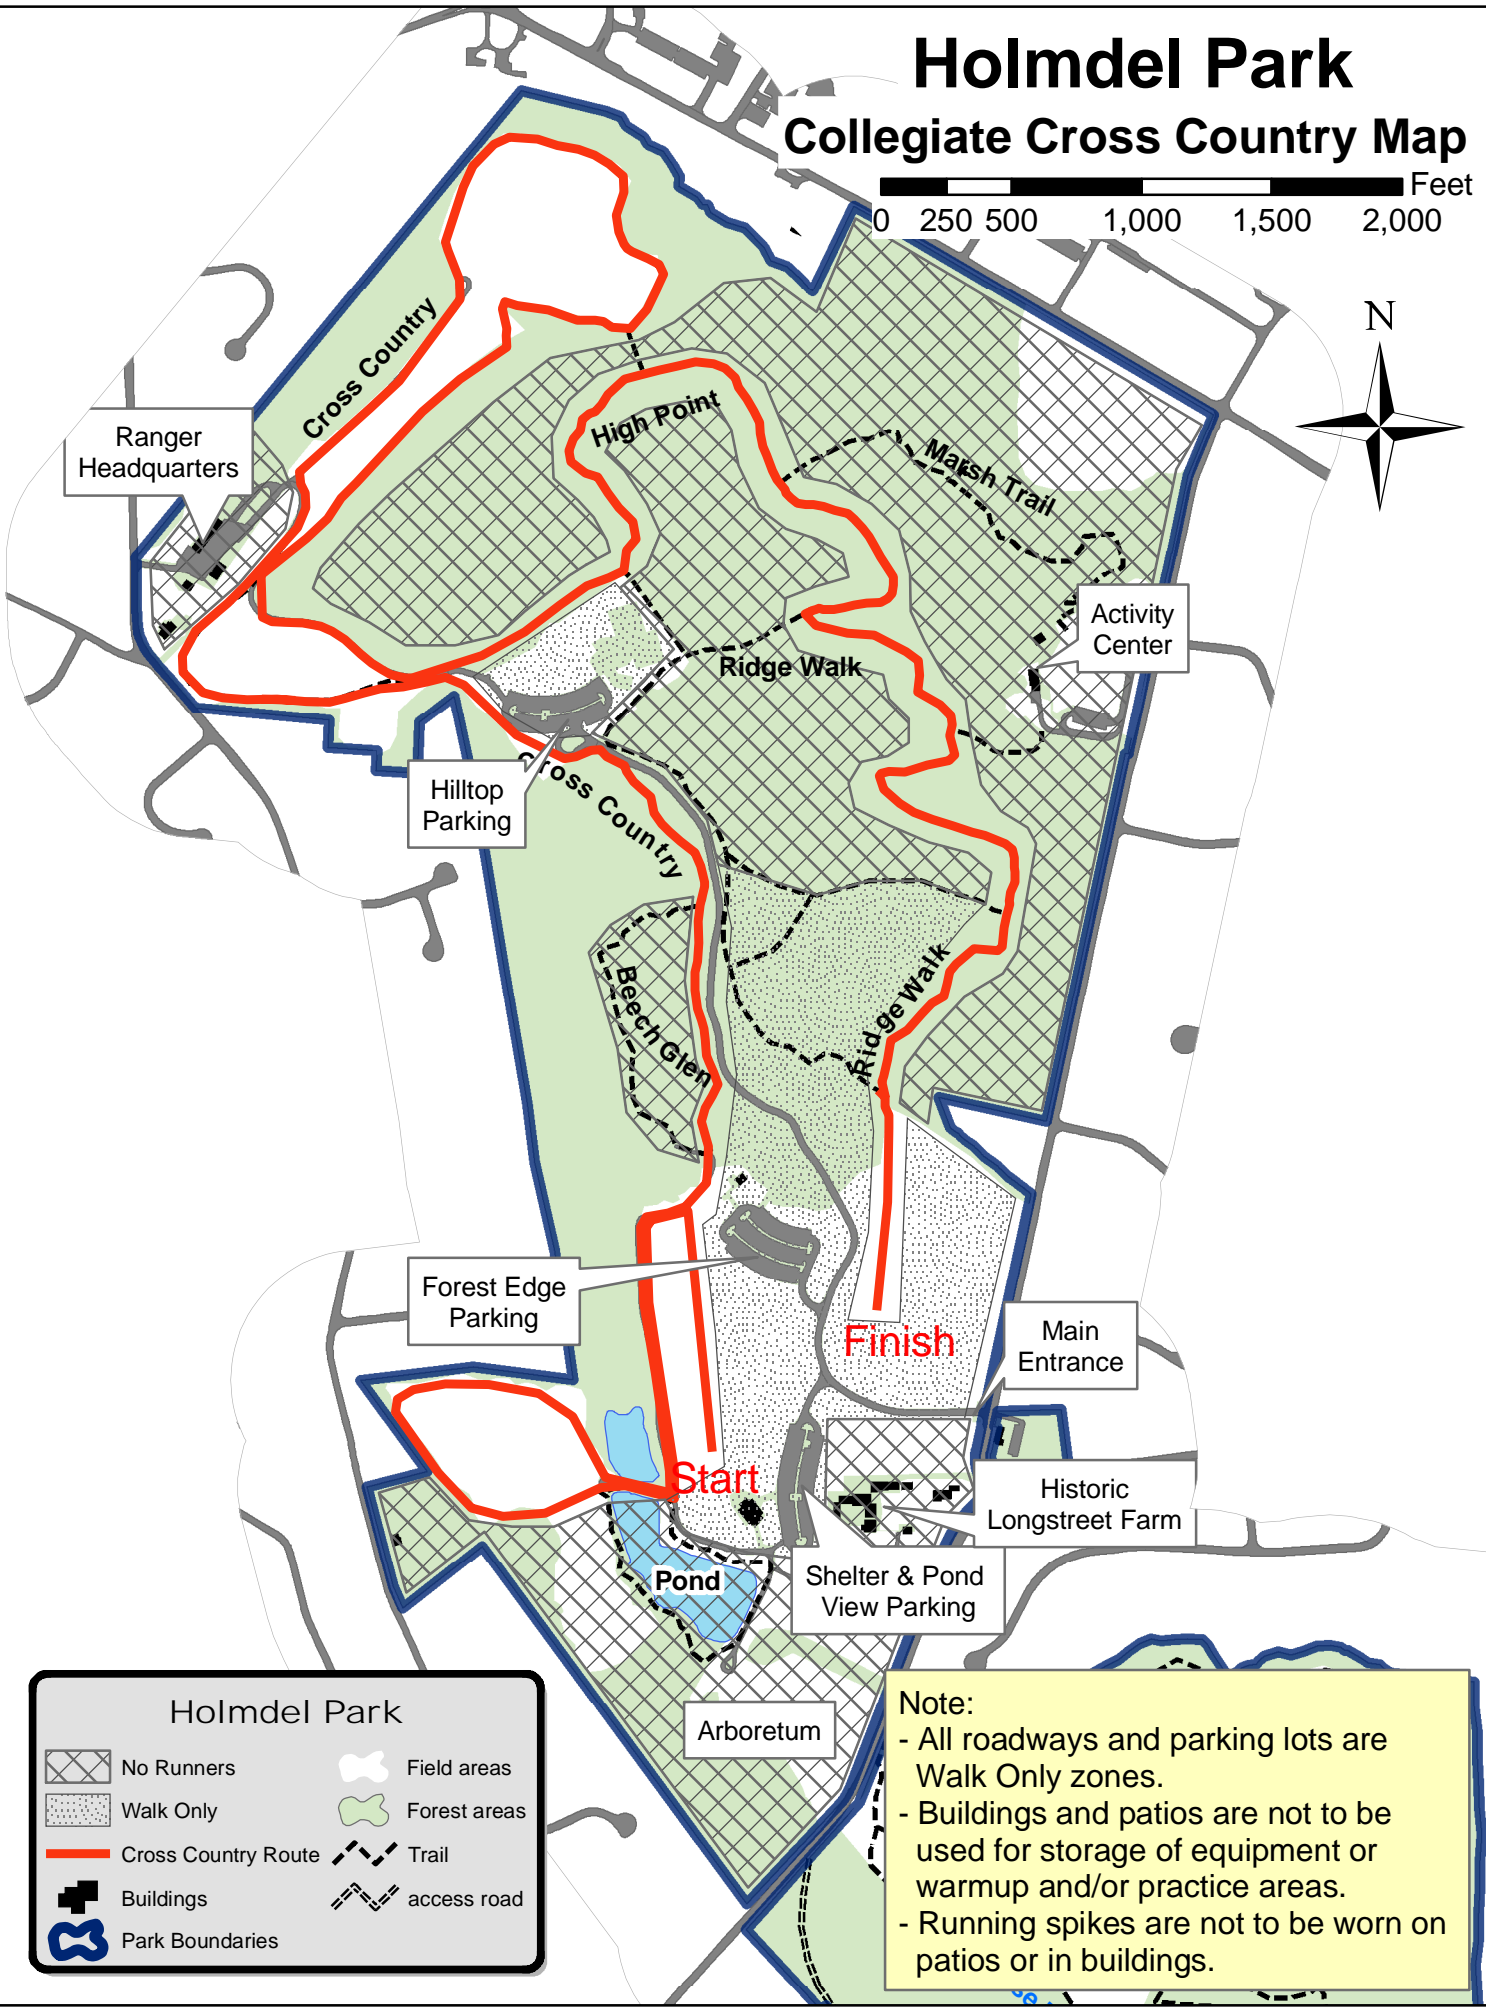

Holmdel Park

Collegiate Cross Country Map

Holmdel Park

	No Runners		Field areas
	Walk Only		Forest areas
	Cross Country Route		Trail
	Buildings		access road
	Park Boundaries		

Note:

- All roadways and parking lots are Walk Only zones.
- Buildings and patios are not to be used for storage of equipment or warmup and/or practice areas.
- Running spikes are not to be worn on patios or in buildings.