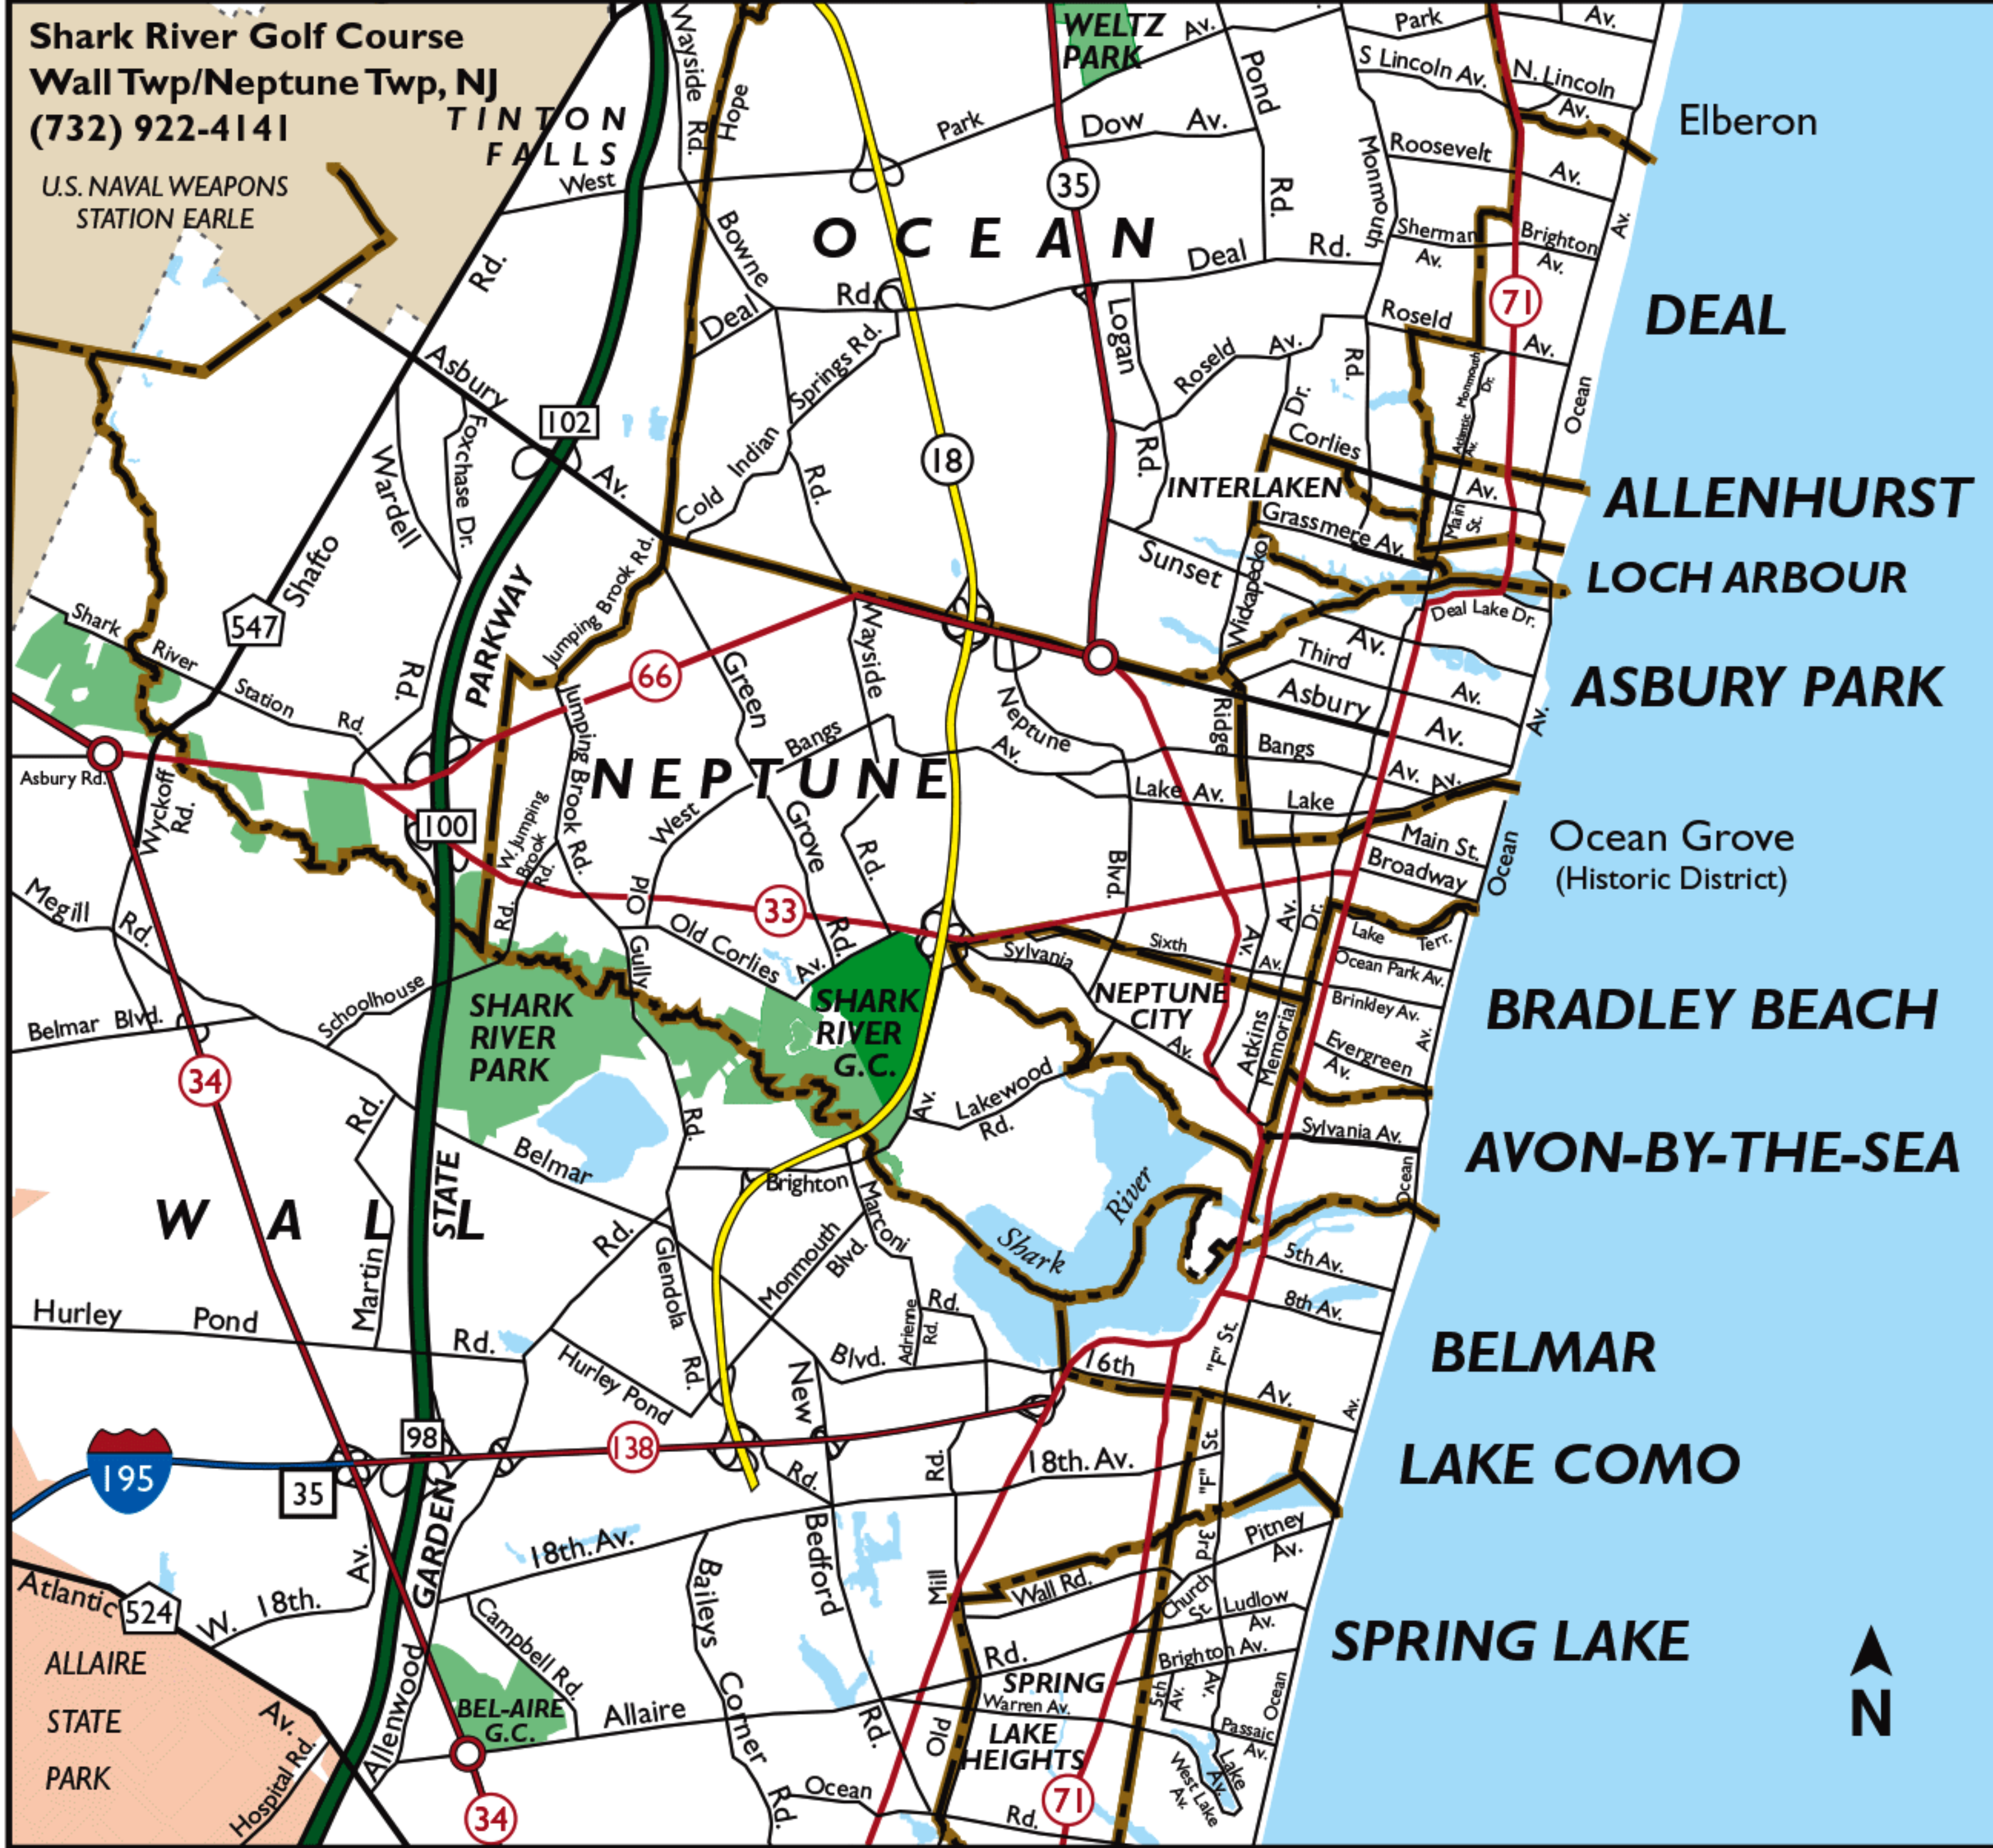

Shark River Golf Course
Wall Twp/Neptune Twp, NJ
(732) 922-4141

U.S. NAVAL WEAPONS
STATION EARLE

TINTON
FALLS
West

OCEAN

Elberon

DEAL

ALLENHURST

LOCH ARBOUR

ASBURY PARK

Ocean Grove
(Historic District)

BRADLEY BEACH

AVON-BY-THE-SEA

BELMAR

LAKE COMO

SPRING LAKE

PARKWAY