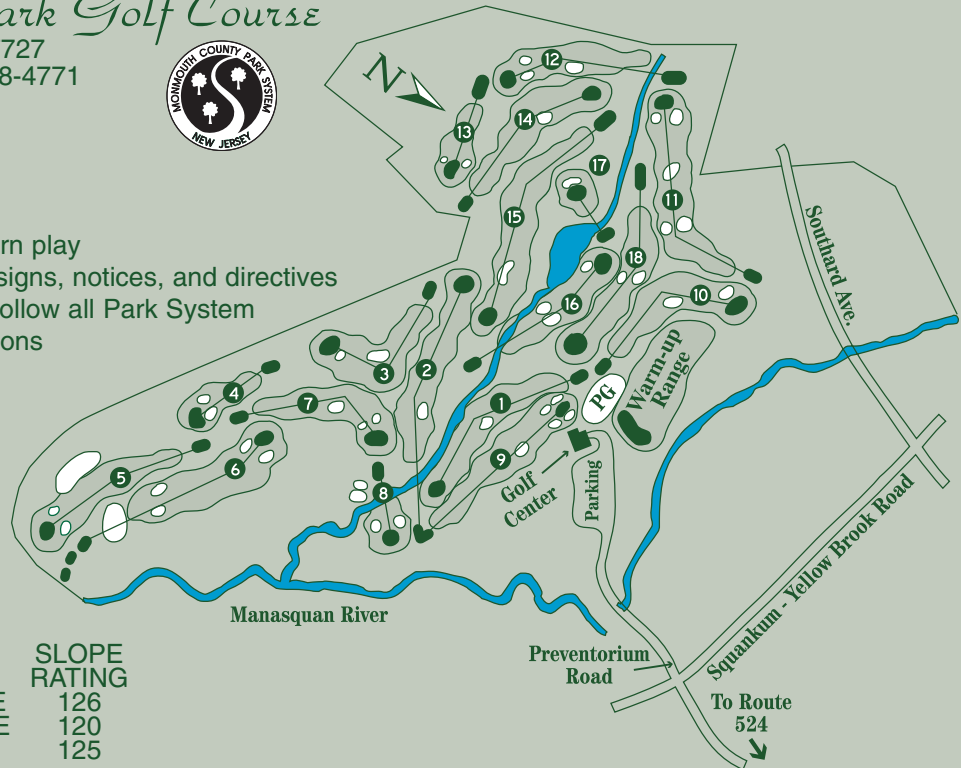

Howell Park Golf Course

Farmingdale, NJ 07727
Telephone (732) 938-4771

RULES

1. USGA rules govern play
2. Please follow all signs, notices, and directives
3. All patrons shall follow all Park System rules and regulations

COURSE RATING

73.0
70.2
72.5

BLUE
WHITE
RED

SLOPE RATING

126
120
125