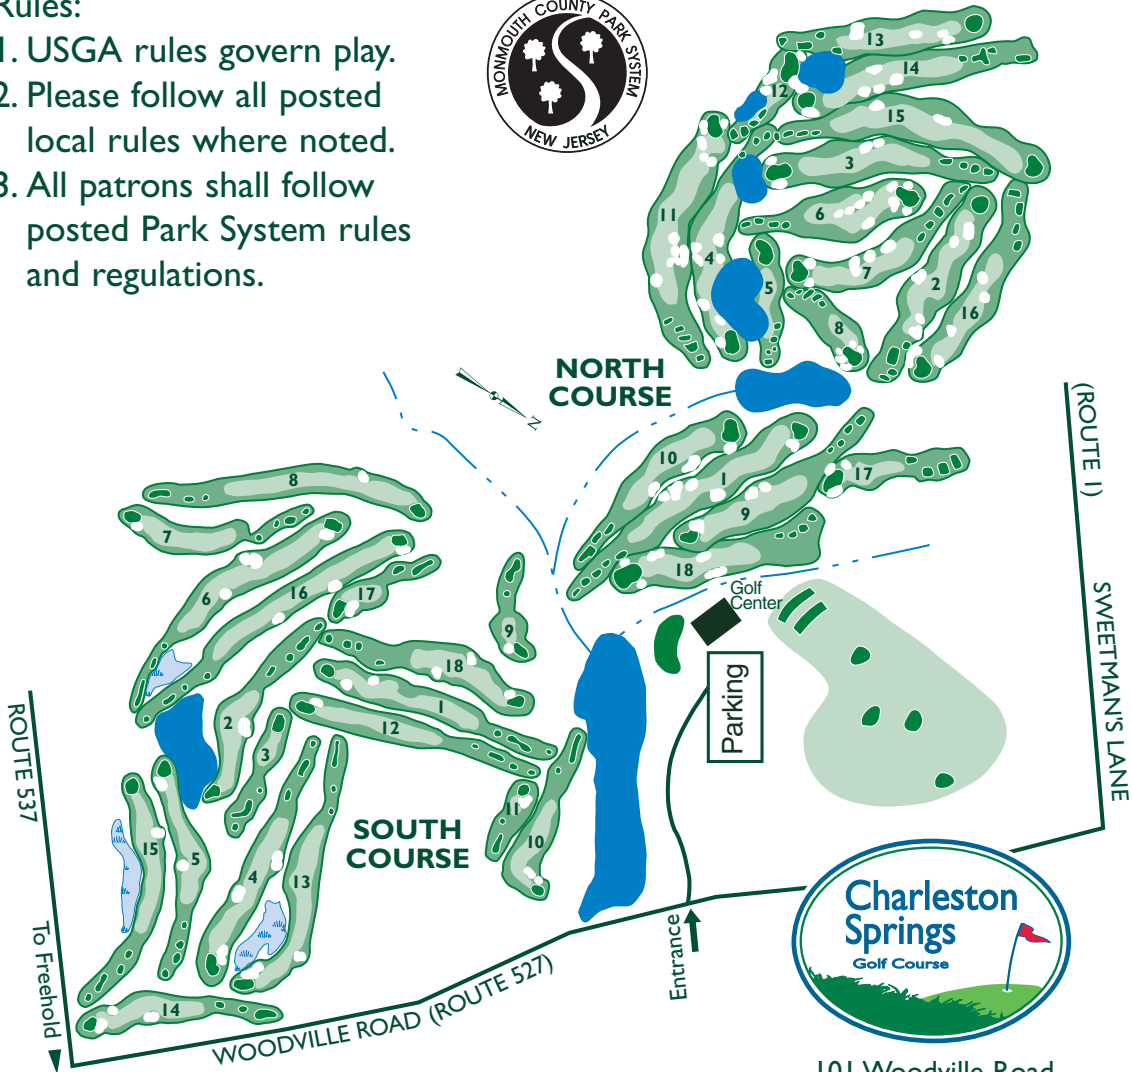

Rules:

- 1. USGA rules govern play.
- 2. Please follow all posted local rules where noted.
- 3. All patrons shall follow posted Park System rules and regulations.

101 Woodville Road
Millstone Township, NJ
(732) 409-7227