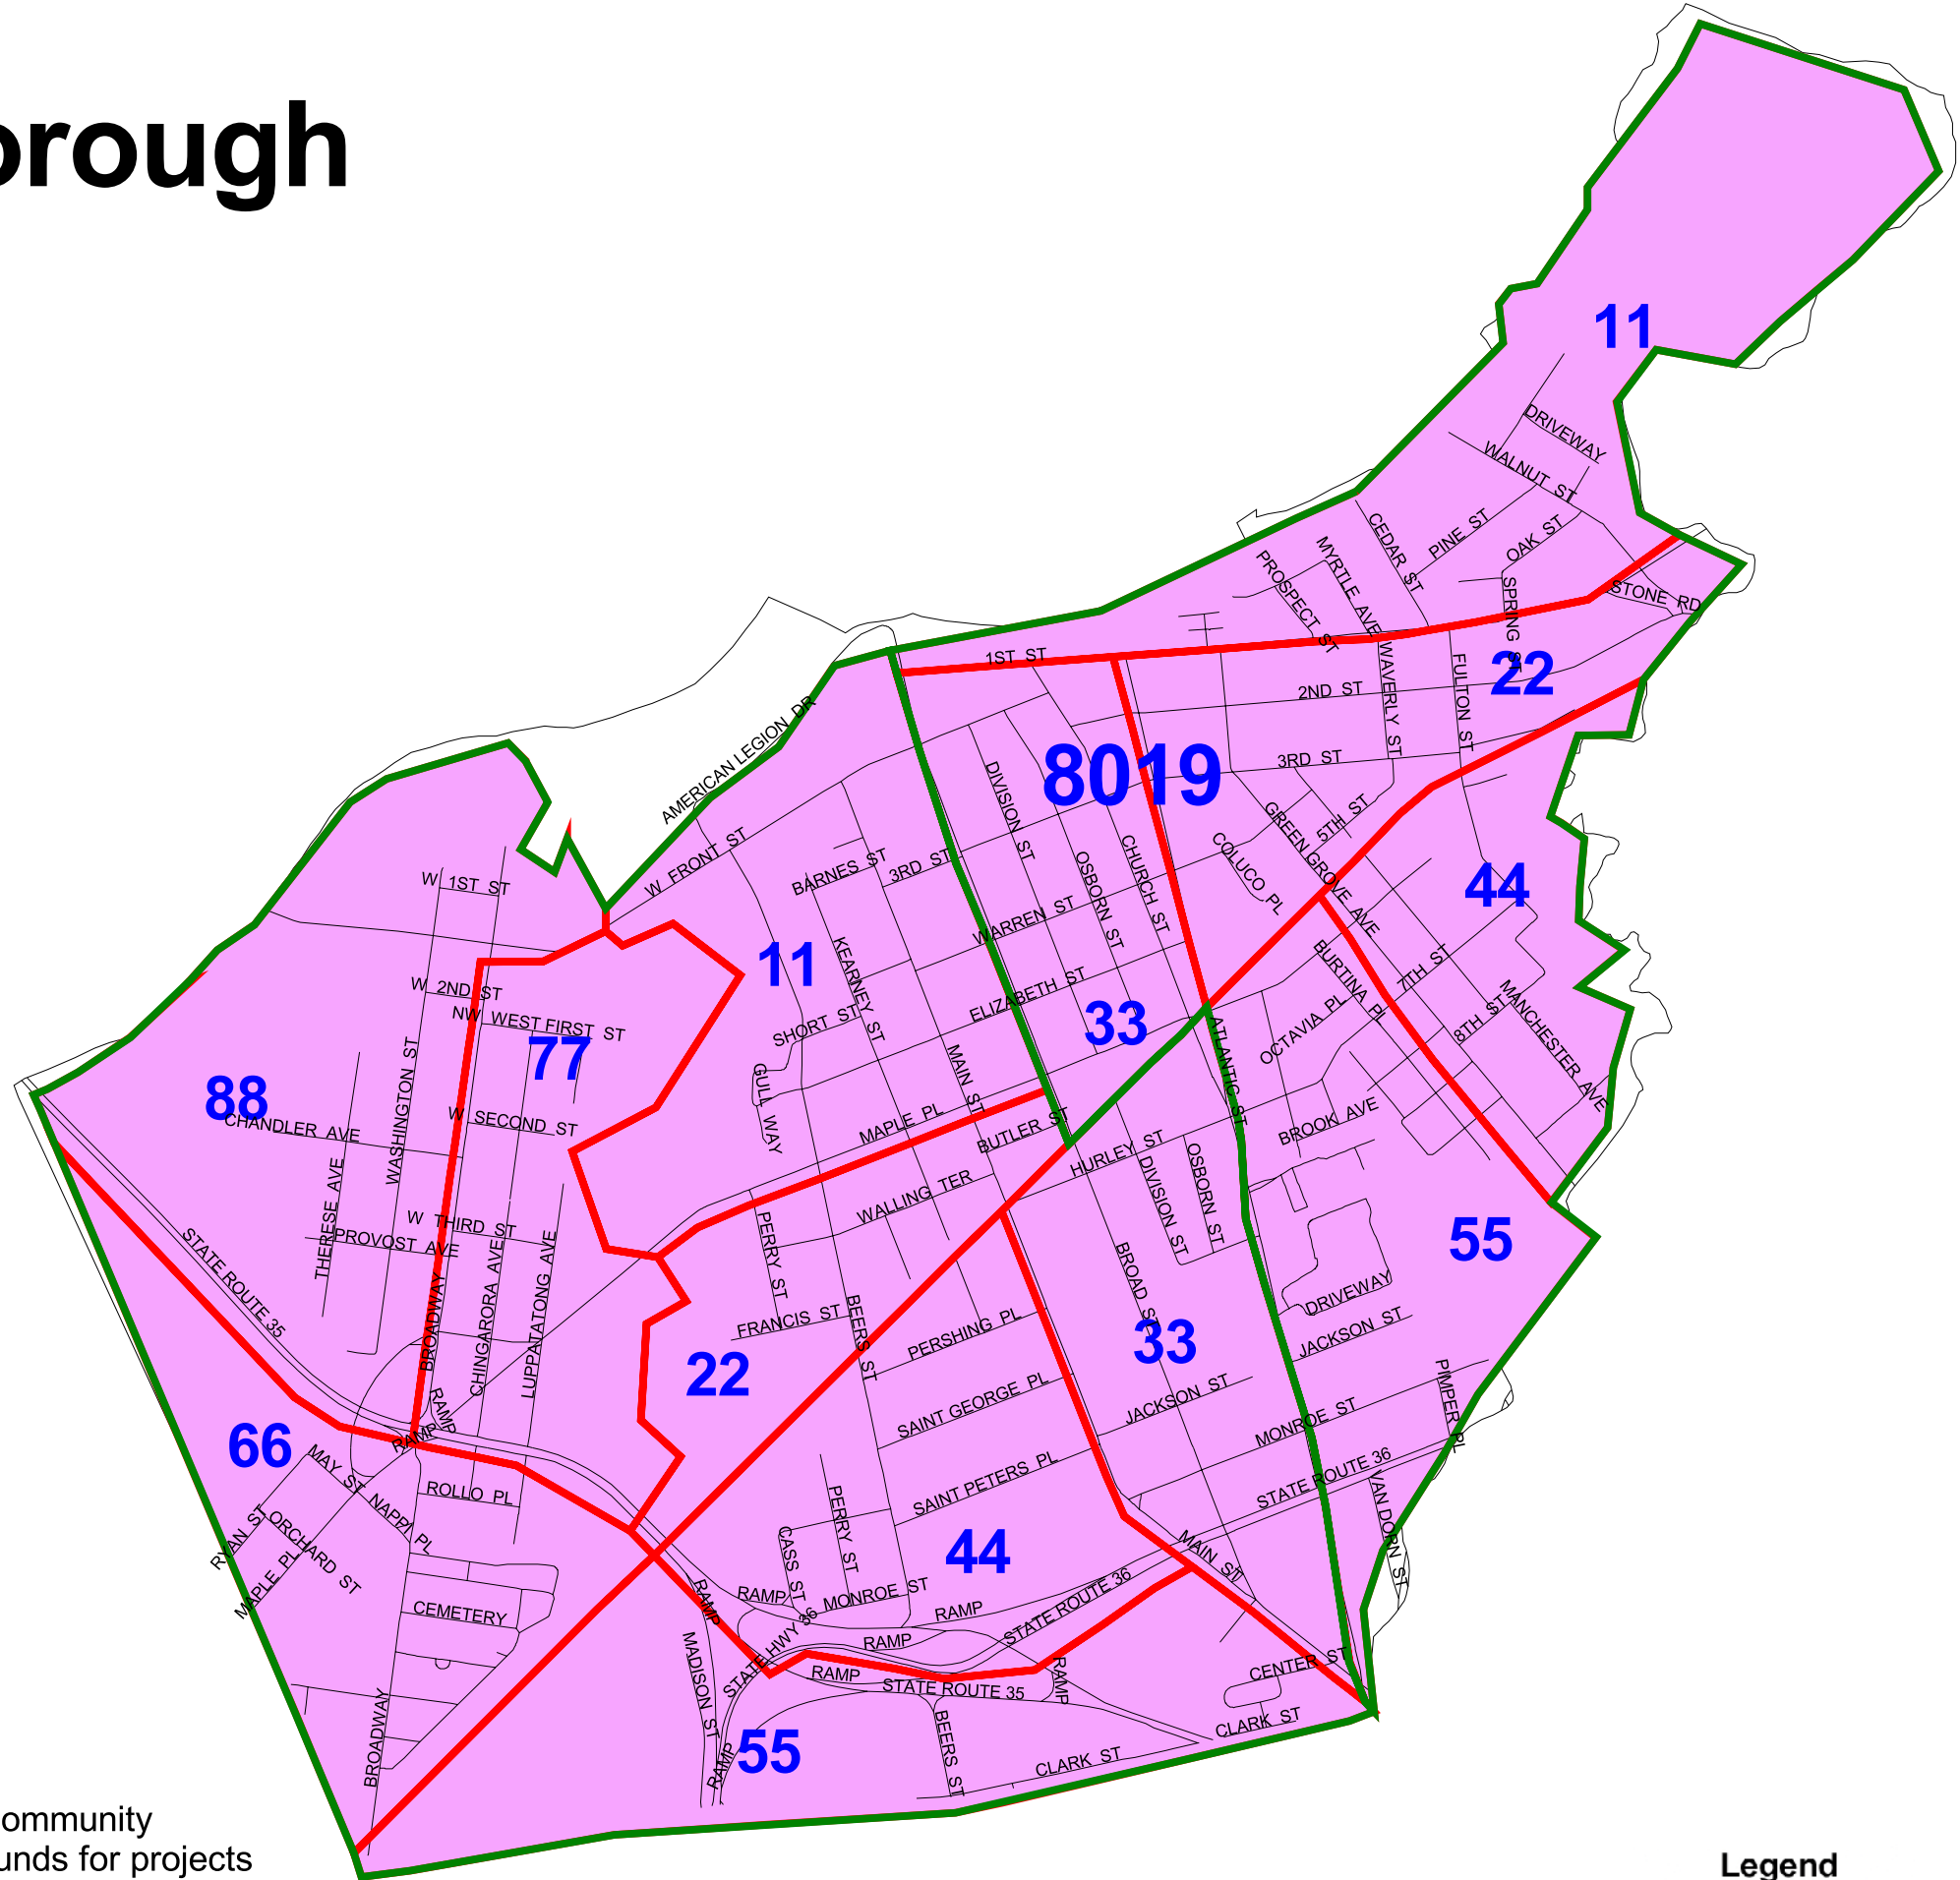

Keyport Borough

Highlighted Areas:
 Your municipality may apply to the Community Development program for FY2005 funds for projects benefiting residents in the highlighted areas.

Legend
 85 Census Tracts
 22 Block Groups